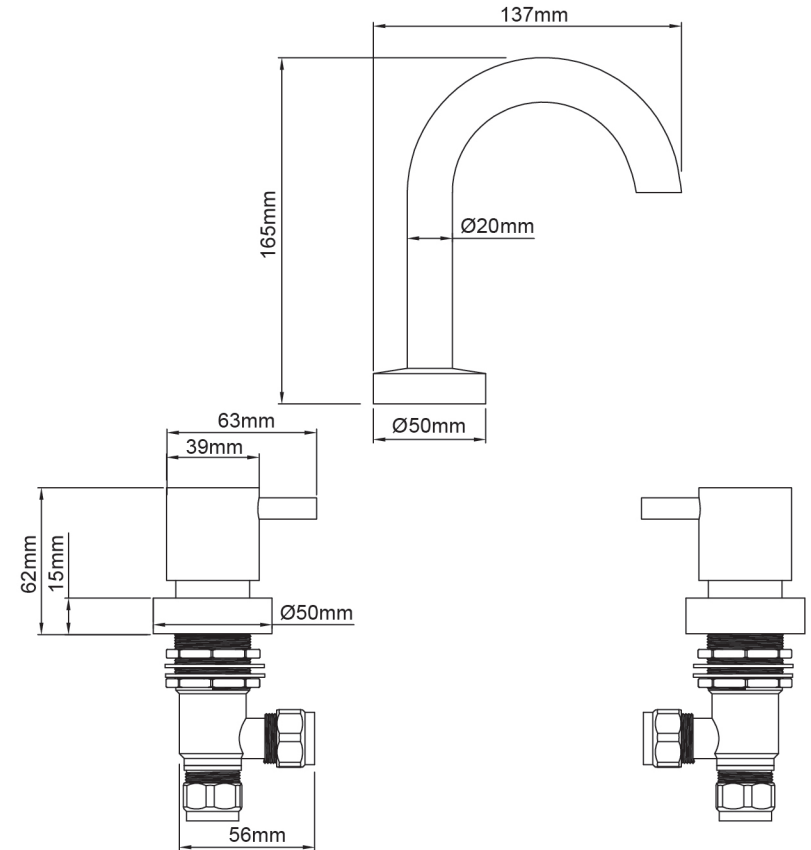

5002793-FLV1
18/07/18

* refer to www.mondella.com.au for full warranty details

All dimensions in millimetres (mm) and subject to manufacturing tolerances.