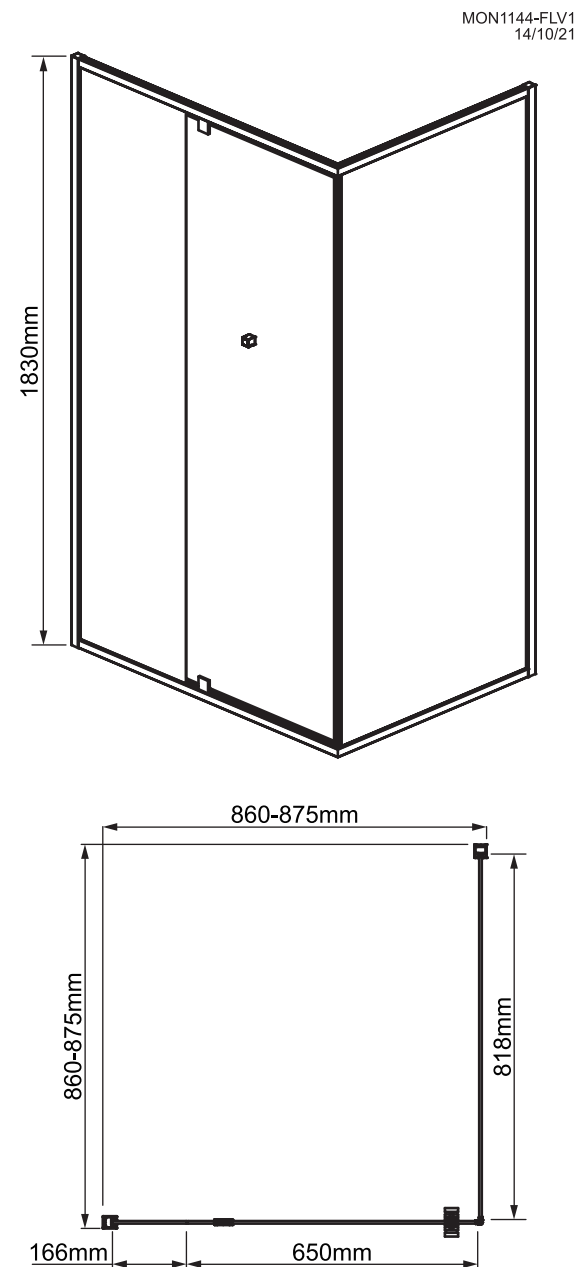

## SEMI-FRAMELESS SHOWER SCREEN

1830mm H x 860-875mm W  
x 860-875mm D

6mm toughened safety glass  
AS/NZS 2208

Matte black aluminium frame

Matte black zinc alloy handle

Matte black plastic pivot hinges

Pivoting door,  
left or right side option

# 10 YEAR WARRANTY\*

\* refer to [www.mondella.com.au](http://www.mondella.com.au) for full warranty details

All dimensions in millimetres (mm) and subject to manufacturing tolerances.