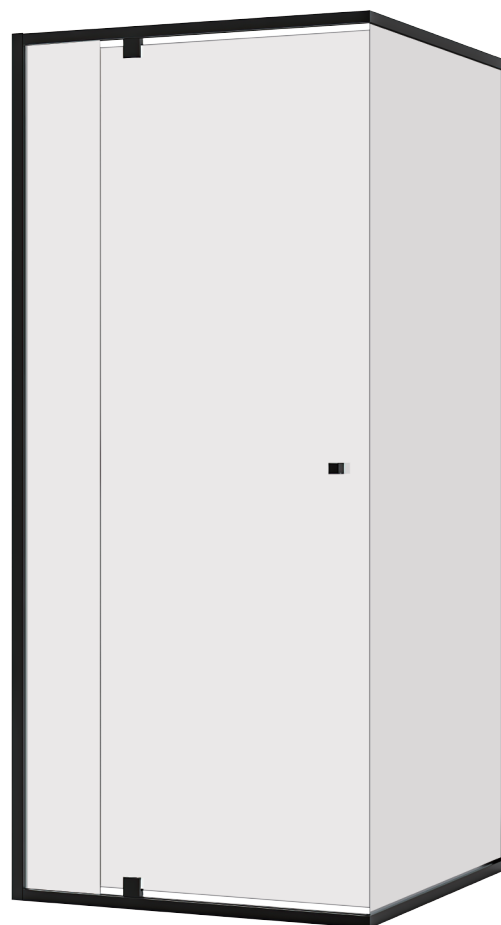

Mondella

SEMI-FRAMELESS SHOWER SCREEN

1830mm H x 860-875mm W
x 860-875mm D

6mm toughened safety glass
AS/NZS 2208

Matte black aluminium frame

Matte black zinc alloy handle

Matte black plastic pivot hinges

Pivoting door,
left or right side option

Item Number: 0294821
MON1144

10 YEAR WARRANTY*

* refer to www.mondella.com.au for full warranty details

All dimensions in millimetres (mm) and subject to manufacturing tolerances.