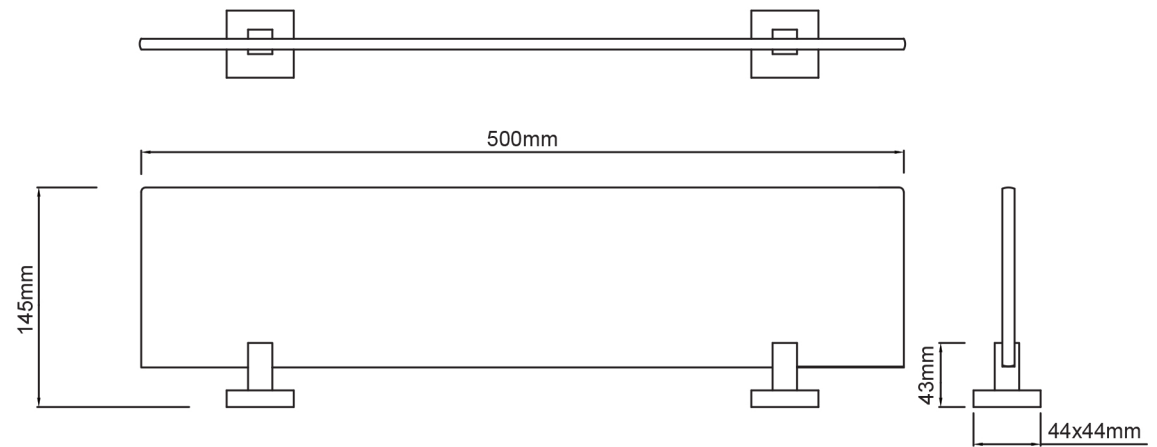

Mondella

ROCOCO
SQUARE FLAIR

ROCOCO

CHROME GLASS SHELF

500mm W x 44mm H x 145mm D

Metal construction

Tempered glass

Item Number: 0125178
MON0706

10 YEAR WARRANTY*

MON0706-FLV1
23/09/19

* refer to www.mondella.com.au for full warranty details

All dimensions in millimetres (mm) and subject to manufacturing tolerances.