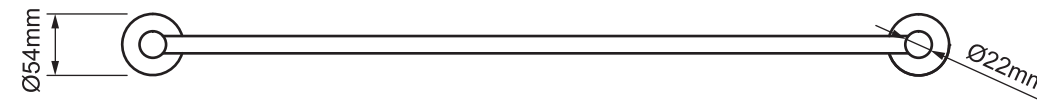

Mondella

RESONANCE
TIMELESS ALLURE

RESONANCE

STAINLESS STEEL

900MM DOUBLE TOWEL RAIL

900mm W x 54mm H x 75mm D

Grade 304 stainless steel construction

Brushed finish

Item Number: 0166784
MON0875

10
YEAR
WARRANTY*

MON0875-FLV1
21/01/21

* refer to www.mondella.com.au for full warranty details

All dimensions in millimetres (mm) and subject to manufacturing tolerances.