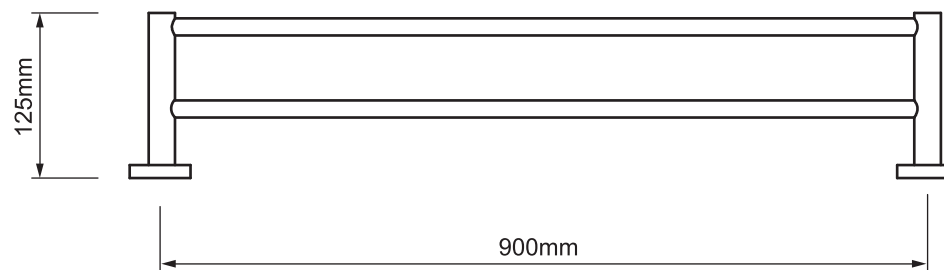

Mondella

RESONANCE
TIMELESS ALLURE

RESONANCE

STAINLESS STEEL

900MM DOUBLE TOWEL RAIL

900mm W x 54mm H x 75mm D

Grade 304 stainless steel construction

Brushed finish

Item Number: 0166784
MON0875

10
YEAR
WARRANTY*

MON0875-FLV1
21/01/21

* refer to www.mondella.com.au for full warranty details

All dimensions in millimetres (mm) and subject to manufacturing tolerances.