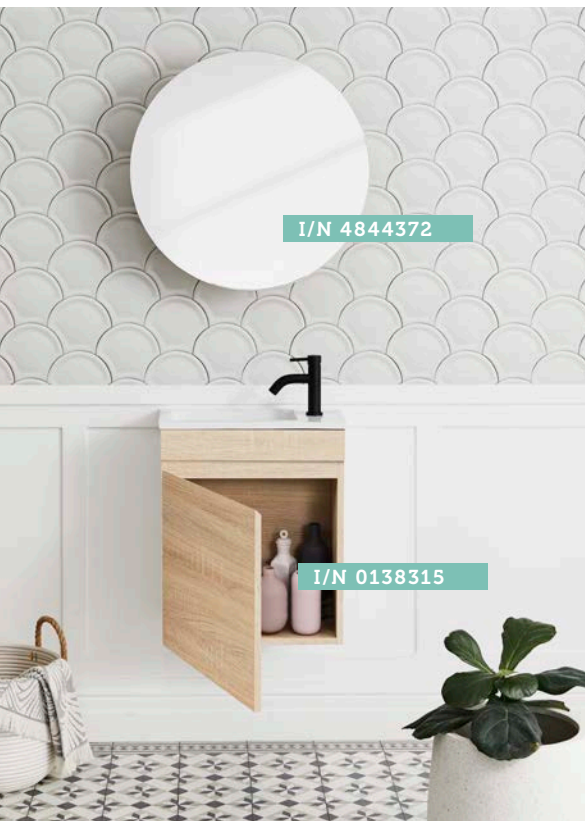

Tonic Mini Vanity with Ceramic Top

I/N 4844372

I/N 0138315

Tonic Mini Wall Hung

1 door (hinged at left)
Integrated basin
W 450 x D 250 x H 550mm
I/N 0138312 (White)
I/N 0138315 (Coast)