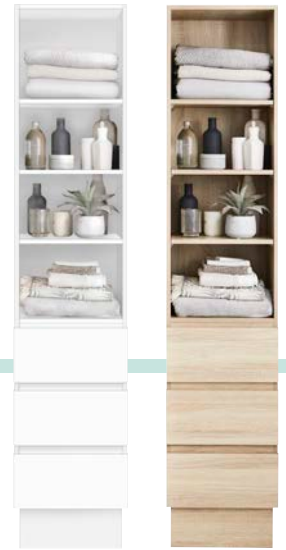

Tonic Linen Cabinet

Tonic Full Height Linen Cabinet

3 shelves/3 drawers
Soft-close drawers
W 400 x D 350 x H 1950mm
I/N 0170360 (White)
I/N 0170361 (Coast)