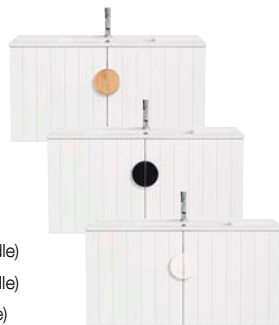

Freshwater Wall Hung 900mm

2 doors

Centred basin

W 900 x D 460 x H 470mm

I/N 0290959 (White finish, White handle)

I/N 0290960 (White finish, Black handle)

I/N 0290963 (White finish, Oak handle)

Freshwater Wall Hung 1200mm