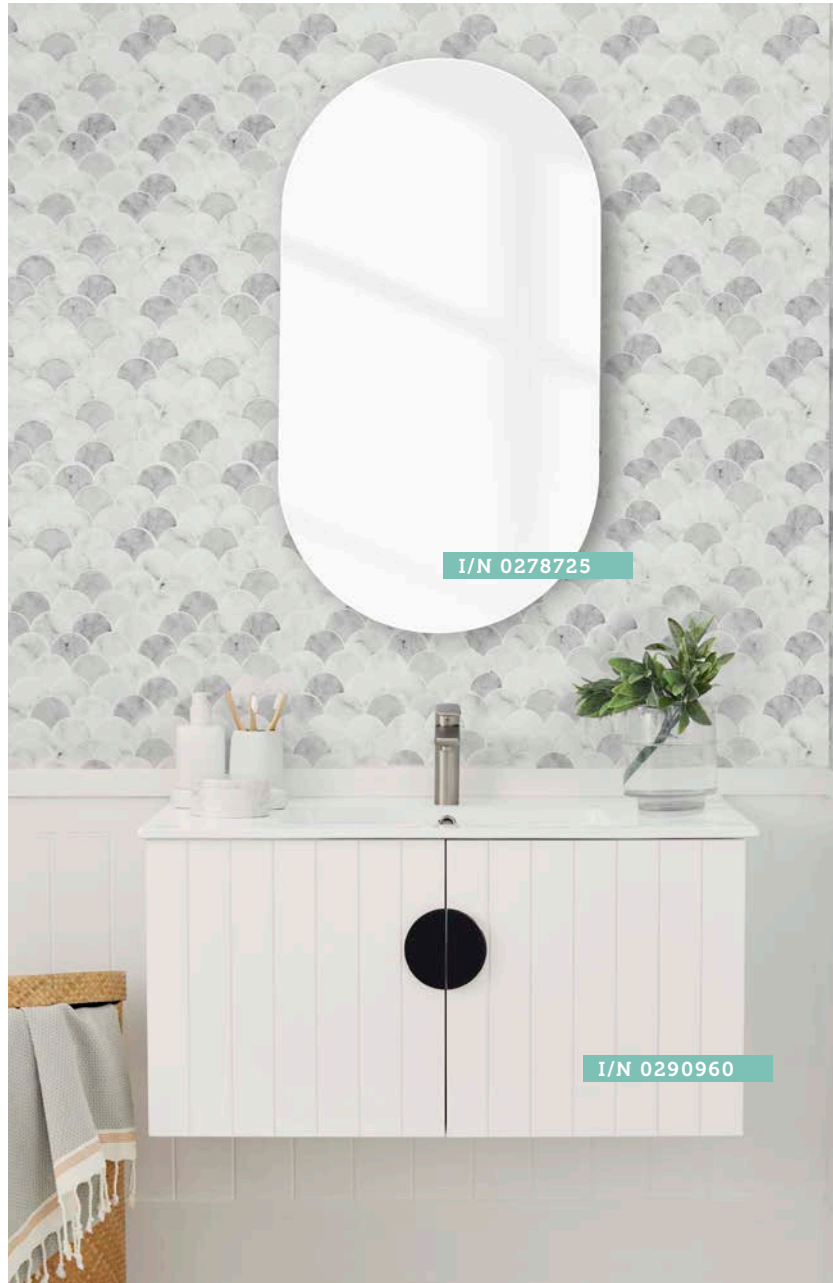

Features

4mm mirror
Soft-close door
2 adjustable glass shelves

Notes

Wall mount only to timber stud or masonry
Can be wall mounted with hinge at left or right side
Designed for surface mounting only; *cabinet section cannot be fitted into a wall niche*

White Gloss Finish

Warranty:

CIBO Mirrors/Mirrored Cabinets are covered by a three (3) year replacement product warranty and a one (1) year warranty on labour and spare parts.

Capsule Mirror Cabinet (with concealed storage behind mirror door) and Freshwater 900 Wall Hung Vanity in White Matte with black handle.