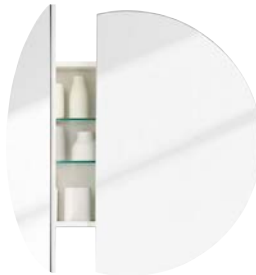

600 Circle Mirror Cabinet

Circle Mirror Cabinet 600mm

Soft-close door

2 adjustable glass shelves

W 600 x D 160 x H 600mm

I/N 4844372 (White) I/N 4844374 (Coast)

Cabinet finish

White Gloss polyurethane
or Coast veneer

Interior finish

White moisture-resistant (MR) MDF
or Coast veneer to
match exterior finish

Features

4mm mirror

Soft-close door

2 adjustable glass shelves

Notes

Wall mount only to timber
stud or masonry

Can be wall mounted with
hinge at left or right side

Designed for surface mounting
only; *cabinet section cannot
be fitted into a wall niche*

White Gloss
Finish

Coast
Veneer

I/N 4844372

I/N 0290959

800 Circle Mirror cabinet

Circle Mirror Cabinet 800mm

Soft-close doors

2 adjustable glass shelves

2 doors (split mirrored doors)

W 800 x D 150 x H 800mm

I/N 0278722 (White)

Cabinet finish

White Gloss polyurethane

Interior finish

White moisture-resistant
(MR) MDF

Features

4mm mirror

2 doors (split
mirrored doors)

Soft-close doors

2 adjustable glass shelves

Notes

Wall mount only to timber
stud or masonry

Can be wall mounted with
the larger mirrored door
panel at left or right side

Designed for surface mounting
only; *cabinet section cannot
be fitted into a wall niche*

White Gloss
Finish

I/N 0278722

I/N 0290947