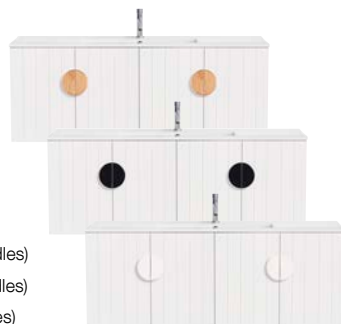

Freshwater Wall Hung 1200mm

4 doors

Centred basin

W 1200 x D 460 x H 470mm

I/N 0290964 (White finish, White handles)

I/N 0290965 (White finish, Black handles)

I/N 0290967 (White finish, Oak handles)