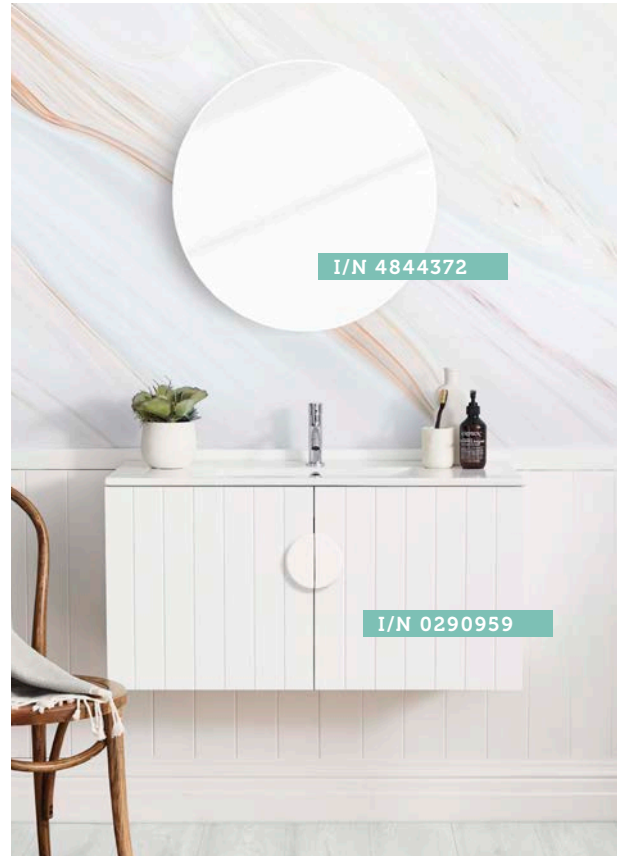

Interior finish

White moisture-resistant (MR) MDF
or Coast veneer to
match exterior finish

Features

4mm mirror

Soft-close door

2 adjustable glass shelves

Notes

Wall mount only to timber
stud or masonry

Can be wall mounted with
hinge at left or right side

Designed for surface mounting
only; *cabinet section cannot
be fitted into a wall niche*

White Gloss
Finish

Coast
Veneer

I/N 4844372

I/N 0290959

600 Circle Mirror Cabinet with Freshwater 900 Wall Hung Vanity in White Matte with White handle.

800 Circle Mirror cabinet

Circle Mirror Cabinet 800mm

Soft-close doors

2 adjustable glass shelves

2 doors (split mirrored doors)

W 800 x D 150 x H 800mm

I/N 0278722 (White)

Cabinet finish