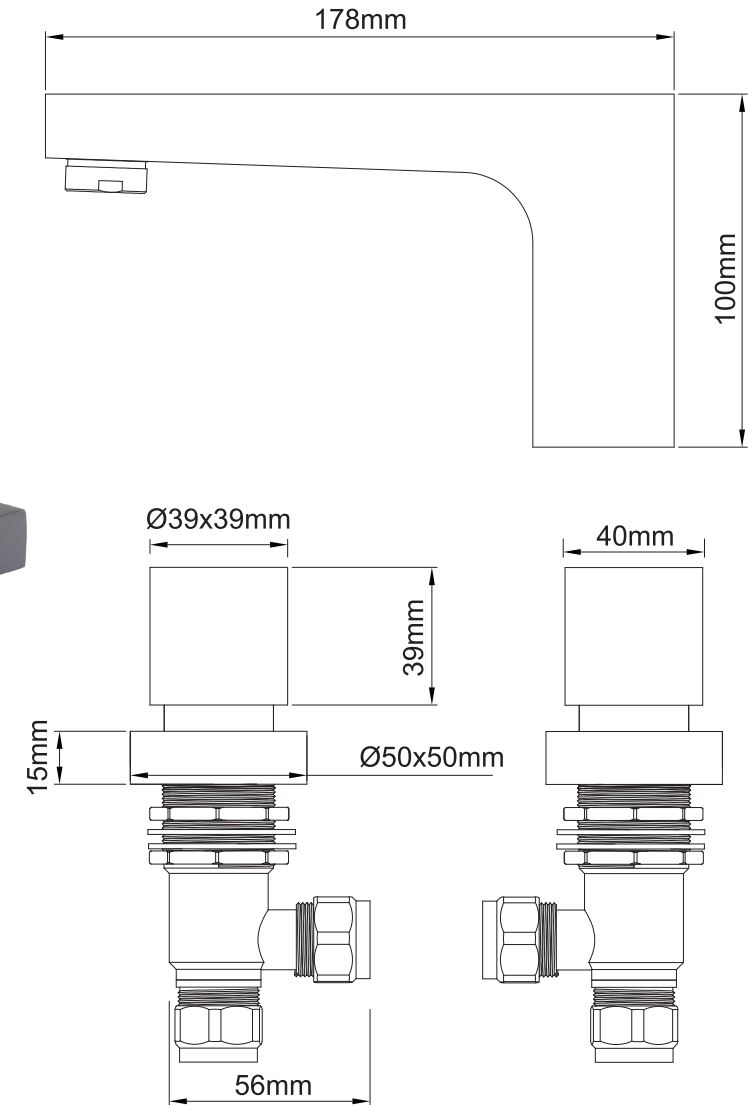

Fitted with approved water saving devices,
WELS Lic No. 1101

Item Number: 0134818
MON0758

AS/NZS3718
WM70050 DR
ApprovalMark

9 litres per
minute

In accordance with AS/NZS 6400

Licence No. 1101
Kinetic Sourcing Group Ltd

10 YEAR WARRANTY*

MON0758-FLV1
28/07/20

* refer to www.mondella.com.au for full warranty details

All dimensions in millimetres (mm) and subject to manufacturing tolerances.