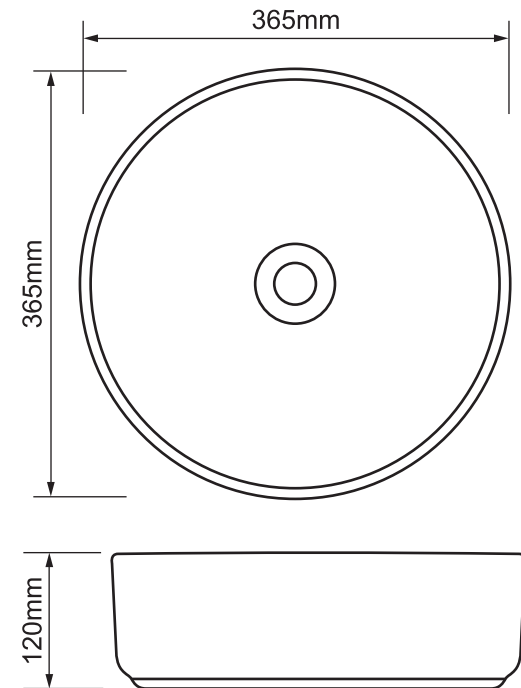

Mondella

RESONANCE
TIMELESS ALLURE

RESONANCE

MATTE BLACK
ROUND VITREOUS
CHINA BASIN

365mm W x 365mm D x 120mm H

Above counter basin without overflow

Suits 32mm waste (not included)

Item Number: 0205461
MON1007

10
YEAR
WARRANTY*

* refer to www.mondella.com.au for full warranty details

MON1007-FLV1
03/11/20

All dimensions in millimetres (mm) and subject to manufacturing tolerances.