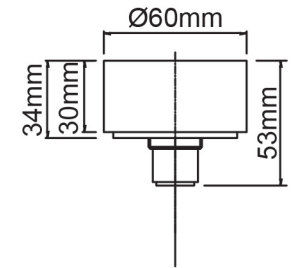

Mondella

RESONANCE
TIMELESS ALLURE

RESONANCE SHOWER SET

- Matte Black Finish.
- Fitted with 1/4 Turn Ceramic Disc Valves.
- Contemporary Designer Tapware.
- Manufactured to Australian Standards AS/NZS3718, Watermark 70050 DR ApprovalMark.
- Fitted with Approved Water Saving Devices. WELS Lic no.1101.

* refer to www.mondella.com.au for full warranty details

All dimensions in millimetres (mm) and subject to manufacturing tolerances.