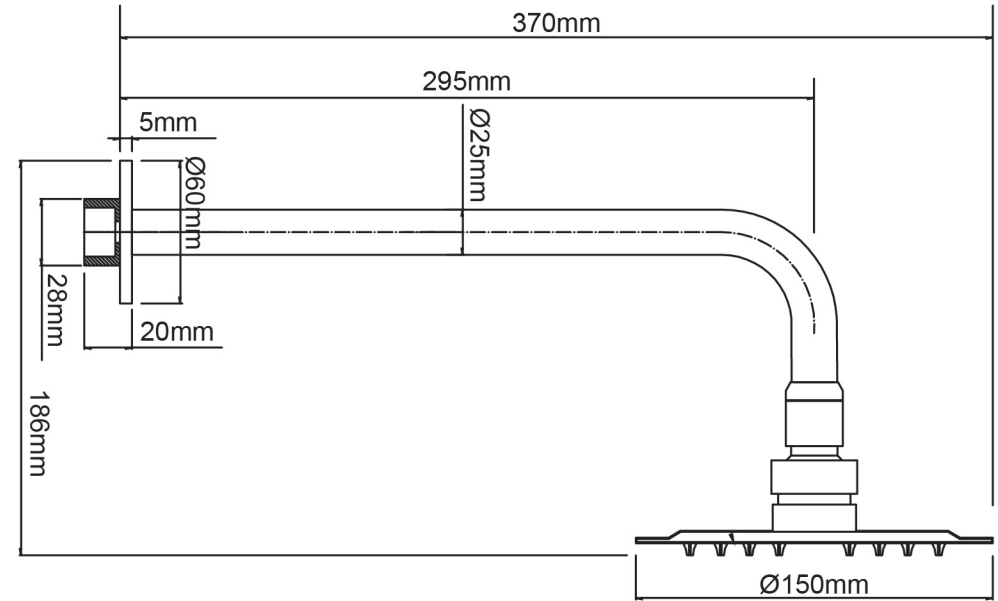

Mondella

RESONANCE
TIMELESS ALLURE

RESONANCE SHOWER SET

- Matte Black Finish.
- Fitted with 1/4 Turn Ceramic Disc Valves.
- Contemporary Designer Tapware.
- Manufactured to Australian Standards AS/NZS3718, Watermark 70050 DR ApprovalMark.
- Fitted with Approved Water Saving Devices. WELS Lic no.1101.

* refer to www.mondella.com.au for full warranty details

All dimensions in millimetres (mm) and subject to manufacturing tolerances.