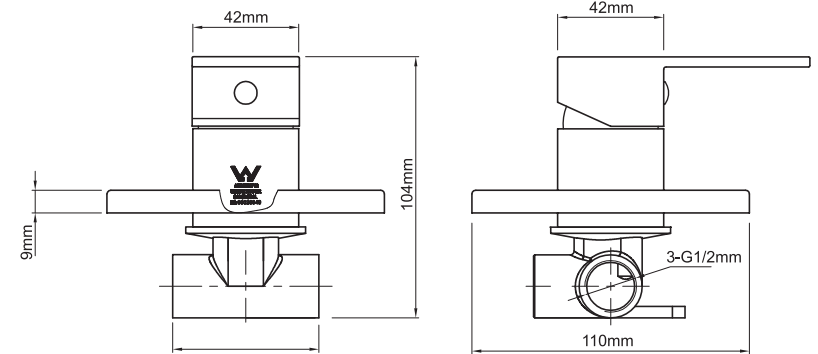

Mondella

ROCOCO
SQUARE FLAIR

ROCOCO

MATTE BLACK
SHOWER MIXER

35mm cartridge

110mm backing plate

Contemporary designed style product

Manufactured to Australian Standards
AS/NZS3718, WMKA21979 DR
ApprovalMark

Item Number: 0134826
MON0765

AS/NZS3718
WMKA21979 DR
ApprovalMark

10 YEAR WARRANTY*

* refer to www.mondella.com.au for full warranty details

MON0765-FLV1
28/07/20

All dimensions in millimetres (mm) and subject to manufacturing tolerances.