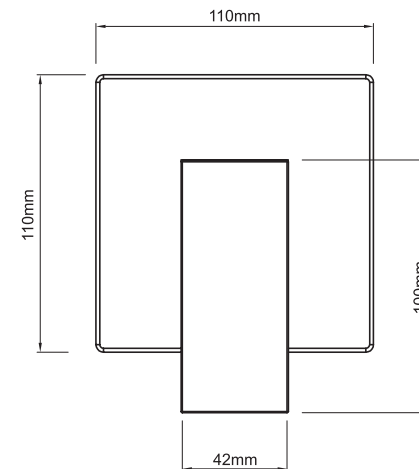

Mondella

ROCOCO
SQUARE FLAIR

ROCOCO

MATTE BLACK
SHOWER MIXER

35mm cartridge

110mm backing plate

Contemporary designed style product

Manufactured to Australian Standards
AS/NZS3718, WMKA21979 DR
ApprovalMark

Item Number: 0134826
MON0765

AS/NZS3718
WMKA21979 DR
ApprovalMark

10 YEAR WARRANTY*

* refer to www.mondella.com.au for full warranty details

MON0765-FLV1
28/07/20

All dimensions in millimetres (mm) and subject to manufacturing tolerances.