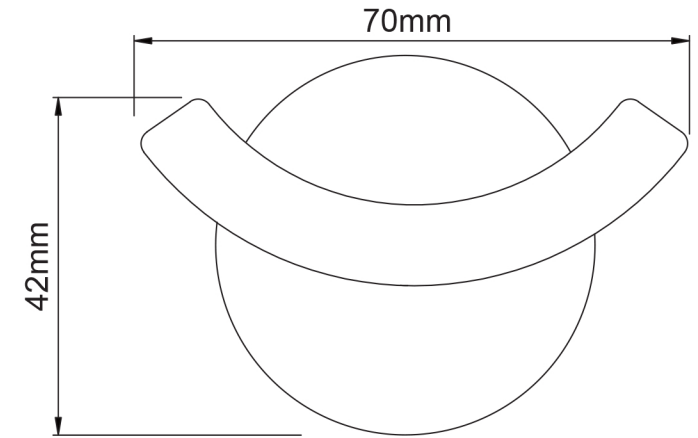

**Mondella**

RESONANCE  
TIMELESS ALLURE

RESONANCE

**CHROME**  
DOUBLE ROBE HOOK

**Metal construction**

Item Number: 0115737  
MON0661

**10**  
**YEAR**  
**WARRANTY\***

0115737-FLV1  
20/06/19

\* refer to [www.mondella.com.au](http://www.mondella.com.au) for full warranty details

All dimensions in millimetres (mm) and subject to manufacturing tolerances.