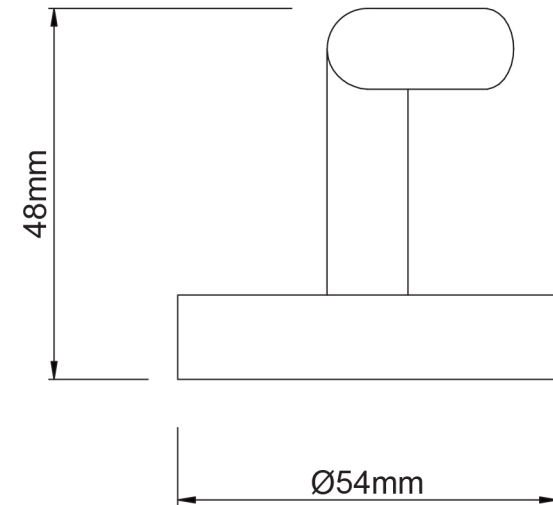

**Mondella**

RESONANCE  
TIMELESS ALLURE

RESONANCE

**CHROME**  
DOUBLE ROBE HOOK

**Metal construction**

Item Number: 0115737  
MON0661

**10**  
**YEAR**  
**WARRANTY\***

0115737-FLV1  
20/06/19

\* refer to [www.mondella.com.au](http://www.mondella.com.au) for full warranty details

All dimensions in millimetres (mm) and subject to manufacturing tolerances.