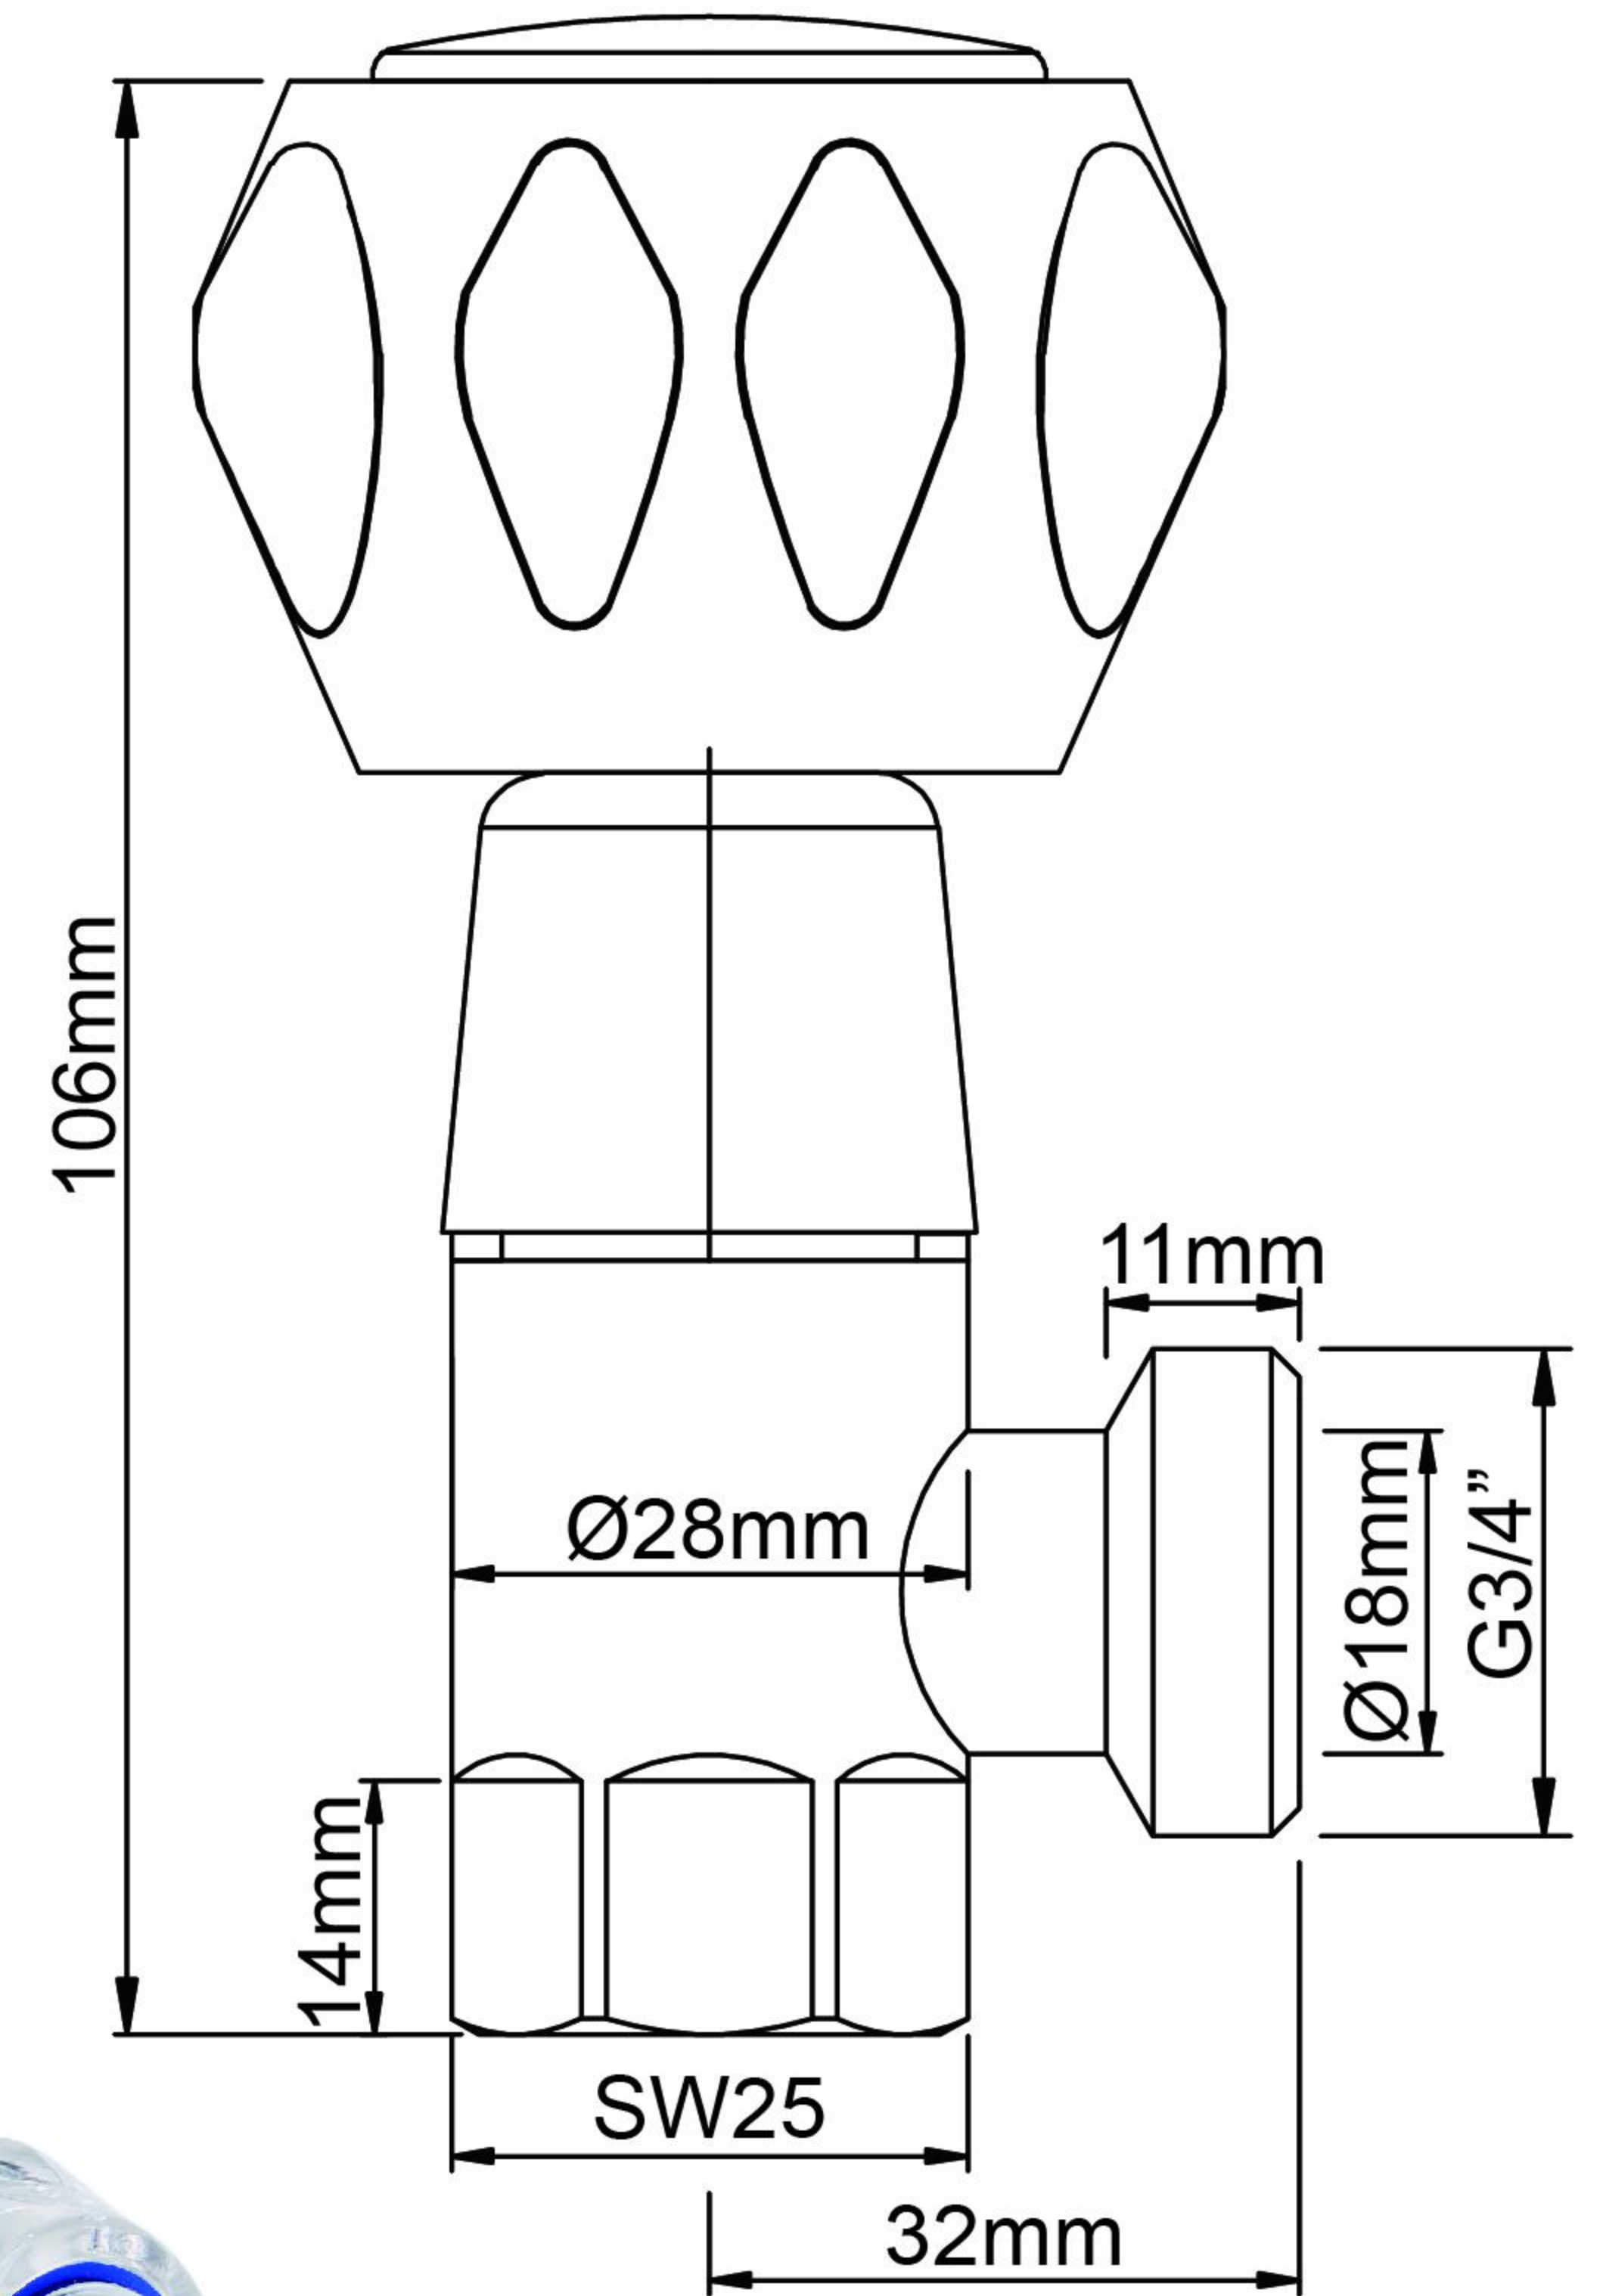

Mondella

CADENZA
CURVY CHIC

Cadenza WASHING MACHINE SET

- Chrome Plated Finish.
- Jumper Valve Spindles.
- Manufactured to New Zealand Standards AS/NZS3718, Watermark 70002 DR ApprovalMark.

Item Number
310078

AS/NZS3718
WM70002 DR
ApprovalMark

10 YEAR WARRANTY

•refer to www.mondella.com.au for full warranty details