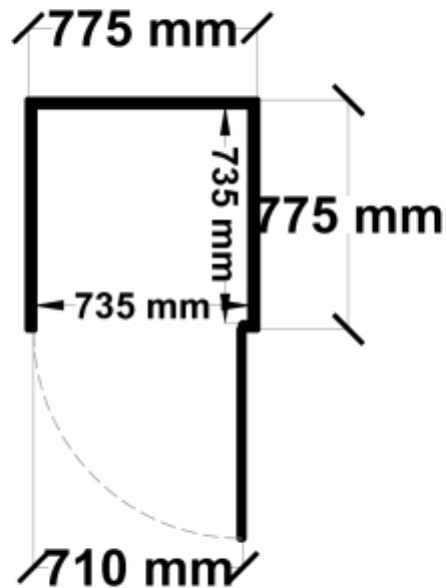

Model	G08H108N0
Roof type	Gable
Exterior dimension	775mm x 775mm
Interior dimension	735mm x 735mm
Height @ wall	1900mm
Height @ ridge	2090mm
Primary door type	Single Hinged
Primary door height	1845mm
Primary door opening	720mm
Secondary door type	N/A
Secondary door height	N/Amm
Secondary door opening	N/Amm
Area	0.60sq mt
Slab size	875mm x 875mm x 100mm

Floor Plan

Features

- 1.9m wall height for more head room
- All holes pre-drilled for easy assembly
- Mid-wall frame for extra strength
- Your shed will arrive in 5 boxes, with no box greater than 25kg
- Easy to follow video enhanced instructions.

Anchor brackets and masonry bolts are supplied with this shed.

Heavy duty door channel protector ramps are supplied with this shed.

All measurements listed have a tolerance of +/- 10mm