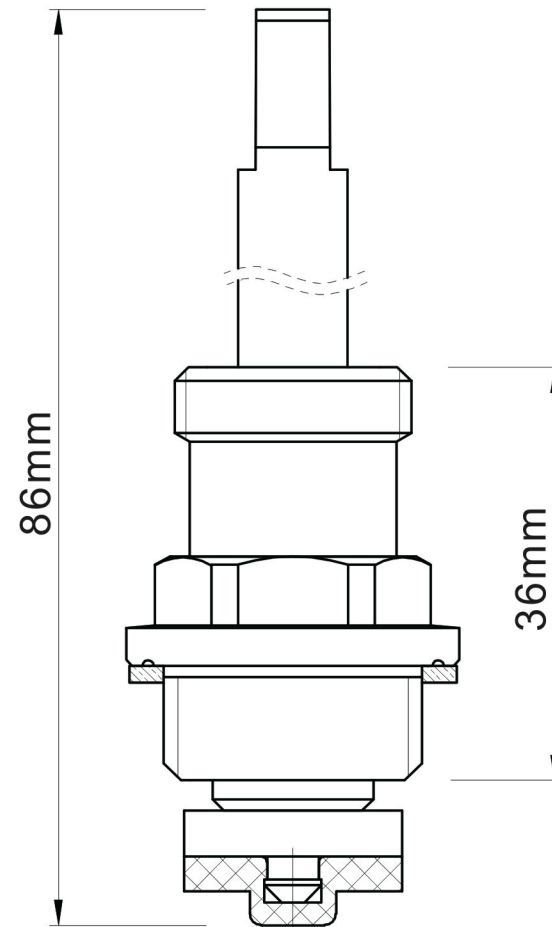

Shaw & Mason

Shallow Seat Basin Spindle R/Brass

Item No: 5001429