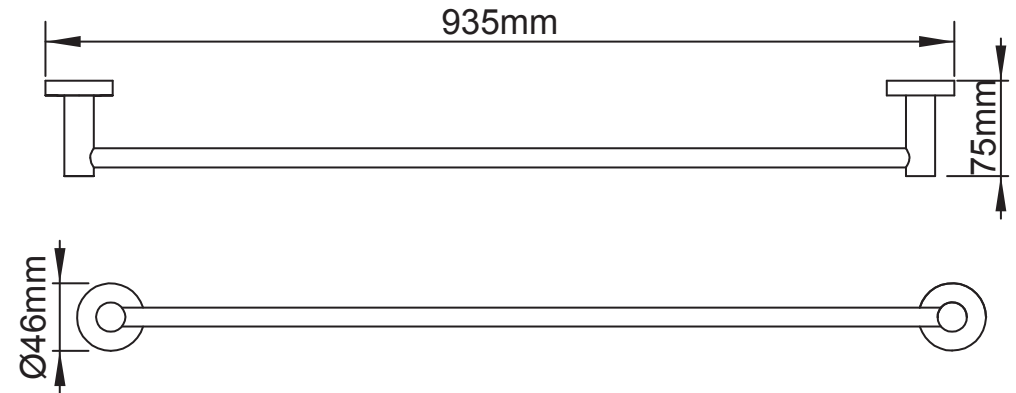

Mondella

RESONANCE
TIMELESS ALLURE

RESONANCE

MATTE BLACK
935MM TOWEL RAIL

935mm W x 46mm H x 75mm D

Metal construction

Item Number: 0115756
MON0652

10
YEAR
WARRANTY*

0115756-FLV1
20/06/19

* refer to www.mondella.com.au for full warranty details

All dimensions in millimetres (mm) and subject to manufacturing tolerances.