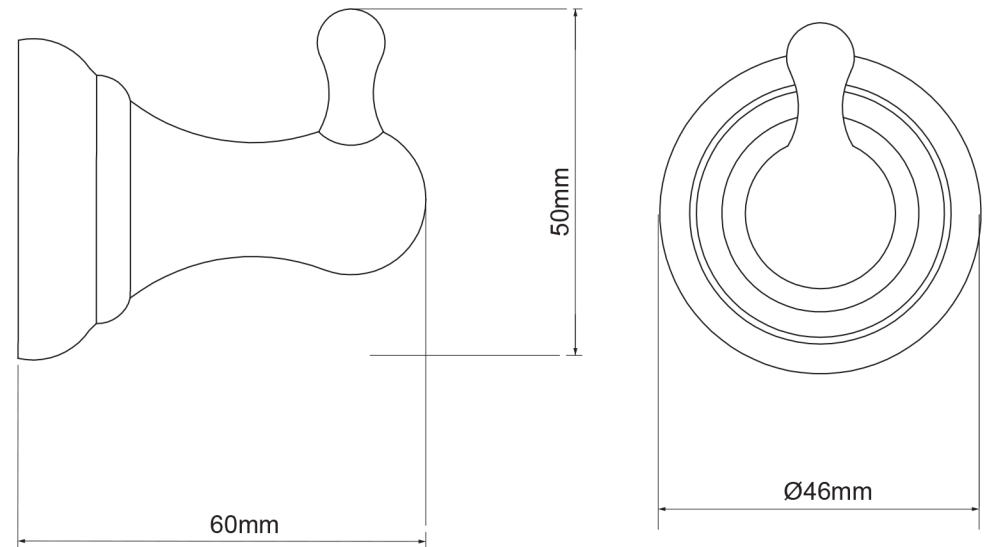

Mondella

MAESTRO
CLASSIC STYLE

MAESTRO
MATTE BLACK
ROBE HOOK
Metal construction

Item Number: 0125161
MON0694

10
YEAR
WARRANTY*

MON0694-FLV1
23/09/19

* refer to www.mondella.com.au for full warranty details

All dimensions in millimetres (mm) and subject to manufacturing tolerances.