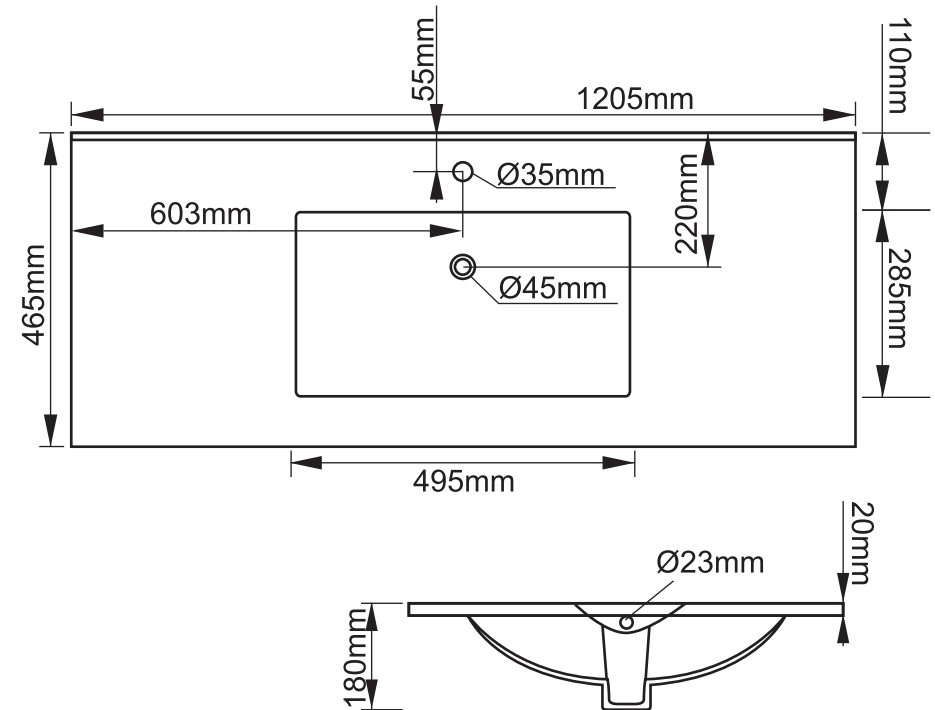

Mondella

ROCOCO
SQUARE FLAIR

ROCOCO

WHITE

1200MM CERAMIC BASIN
ONLY, 1 TAP HOLE

1205mm W x 465mm D

1-tap hole thin edge ceramic basin
with overflow

Suits 32mm waste (not included)

Item Number: 4844305
MON0793

10
YEAR
WARRANTY*

MON0793-FLV2
26/08/20

* refer to www.mondella.com.au for full warranty details

All dimensions in millimetres (mm) and subject to manufacturing tolerances.