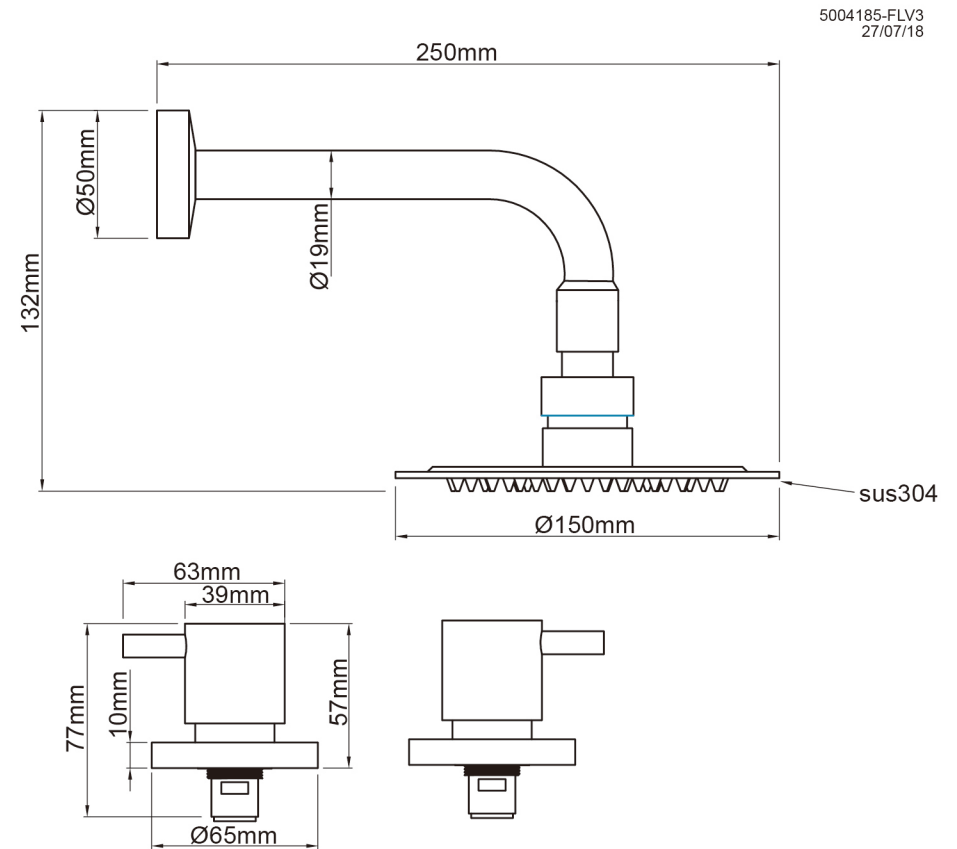

Mondella

RESONANCE
TIMELESS ALLURE

RESONANCE PIN LEVER SHOWER SET

- Matte Black Finish.
- Fitted with 1/4 Turn Ceramic Disc Valves.
- Contemporary Designer Tapware.
- Manufactured to Australian Standards AS/NZS3718, Watermark 70050 DR ApprovalMark.
- Fitted with Approved Water Saving Devices. WELS Lic no.1101.

Item Number: 5004185

10 YEAR WARRANTY*

* Refer to www.mondella.com.au for full warranty details

All dimensions in millimetres (mm) and subject to manufacturing tolerances.