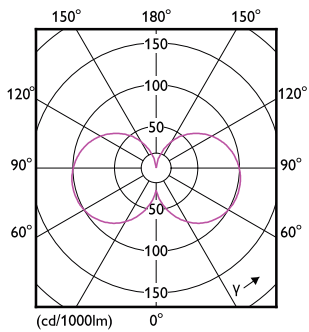

### Product data

General information		Warm-up time to 60% light (nom.)	
Cap base	R7S [ R7s]		0.5 s
EU RoHS compliant	Yes	Power factor (nom.)	0.5
Nominal lifetime (nom.)	15000 h	Voltage (Nom)	220-240 V
Switching cycle	8,000X		
	Sphere		
Light technical		Temperature	
Colour Code	830 [ CCT of 3,000 K]	T-Case maximum (nom.)	110 °C
Lamp Luminous Flux 25°C EL (Nom)	810 lm		
Colour Designation	White (WH)	Controls and dimming	
Colour Temperature, horizontal (Nom)	3000 K	Dimmable	No
Lamp Luminous Efficacy EM (Nom)	112.00 lm/W	Mechanical and housing	
Colour consistency	<6	Lamp Finish	Clear
Colour Rendering Index, horiz (Nom)	80	Bulb shape	Linear
LLMF at end of nominal lifetime (nom.)	70 %	Approval and application	
Operating and electrical		Energy Efficiency Class	E
Input frequency	50 to 60 Hz	Suitable for accent lighting	No
Power (Rated) (Nom)	7.2 W	Energy consumption kWh/1,000 hours	8 kWh
Lamp current (nom.)	40 mA		624213
Wattage equivalent	60 W	Product data	
Starting time (nom.)	0.5 s	Full product code	871951430397300
		Order product name	CorePro LED linear R7S 118mm 7.2-60W 830

## Dimensional drawing

Product	D	C
CorePro LED linear R7S 118mm 7.2-60W 830	15 mm	118 mm

## Photometric data