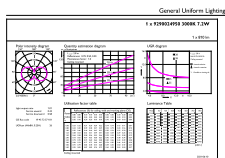

LEDlinear CorePro 7,2W R7S 830-LDD

LEDlinear CorePro 7,2W R7S 830-POC

LEDlinear CorePro 7,2W R7S 830-GUL