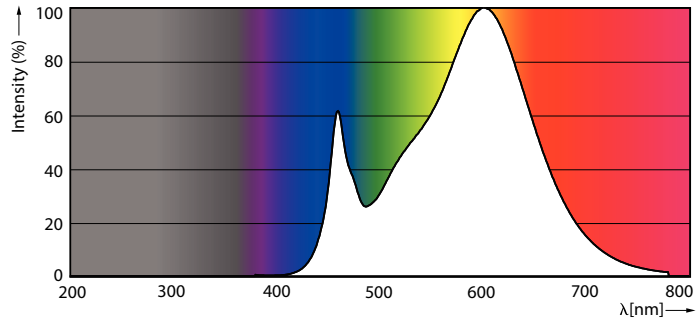

CorePro LED linear R7S 118mm 7.2-60W 830

Photometric data

LEDlinear CorePro 7,2W R7S 830-LDD

LEDlinear CorePro 7,2W R7S 830-POC

LEDlinear CorePro 7,2W R7S 830-GUL