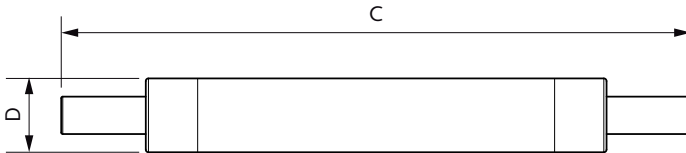

CorePro LEDlinear MV

EAN/UPC – product	8719514303973
Order code	929002495002
Local order code	R7SLED7.2WWG2
SAP numerator – quantity per pack	1
Numerator – packs per outer box	10

SAP material	929002495002
Copy Net Weight (Piece)	0.016 kg

Dimensional drawing

Product	D	C
CorePro LED linear R7S 118mm 7.2-60W 830	15 mm	118 mm