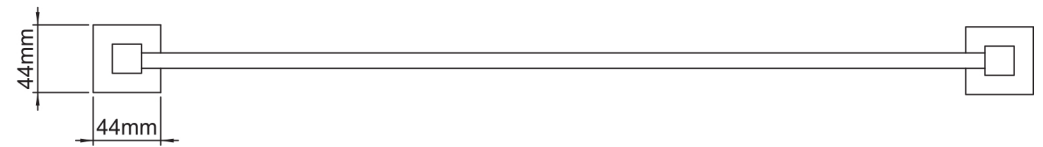

### MATTE BLACK

620MM TOWEL RAIL

620mm W x 44mm H x 75mm D

Metal construction

Item Number: 0115758  
MON0663

# 10 YEAR WARRANTY\*

0115758-FLV1  
18/06/19

\* refer to [www.mondella.com.au](http://www.mondella.com.au) for full warranty details

All dimensions in millimetres (mm) and subject to manufacturing tolerances.