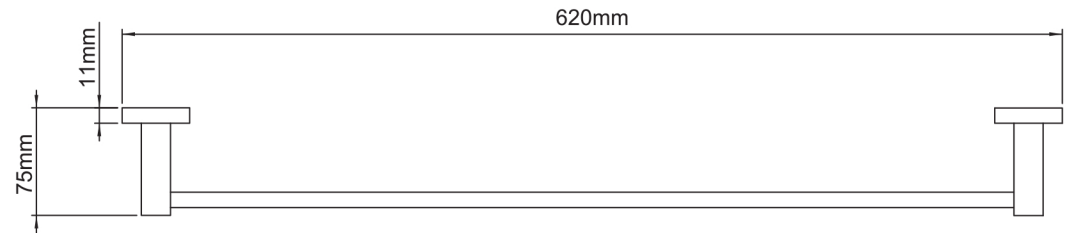

### MATTE BLACK

620MM TOWEL RAIL

620mm W x 44mm H x 75mm D

Metal construction

Item Number: 0115758  
MON0663

# 10 YEAR WARRANTY\*

0115758-FLV1  
18/06/19

\* refer to [www.mondella.com.au](http://www.mondella.com.au) for full warranty details

All dimensions in millimetres (mm) and subject to manufacturing tolerances.