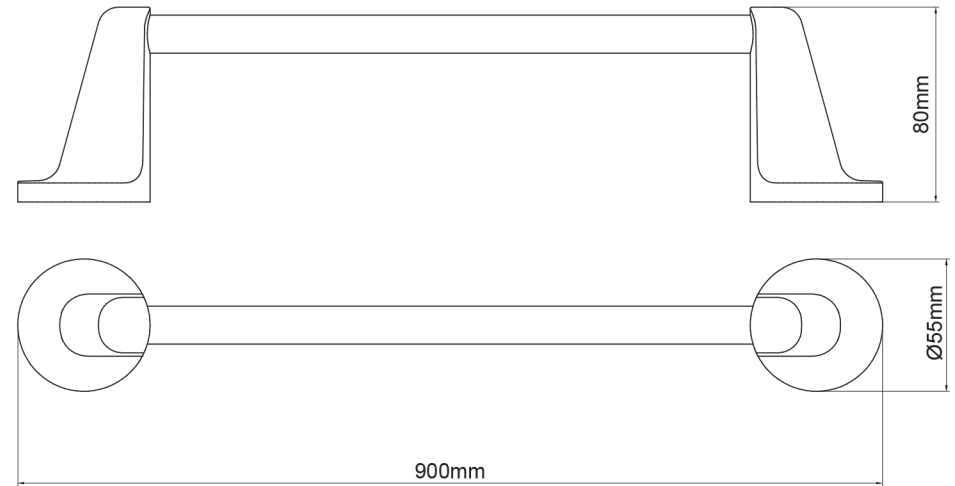

# Mondella

PRELUDE

PRELUDE

**CHROME**  
900MM  
SINGLE TOWEL RAIL

**900mm W x 55mm H x 80mm D**

**Metal construction**

Item Number: 0125138  
MON0678

**10**  
**YEAR**  
**WARRANTY\***

MON0678-FLV1  
23/09/19

\* refer to [www.mondella.com.au](http://www.mondella.com.au) for full warranty details

All dimensions in millimetres (mm) and subject to manufacturing tolerances.