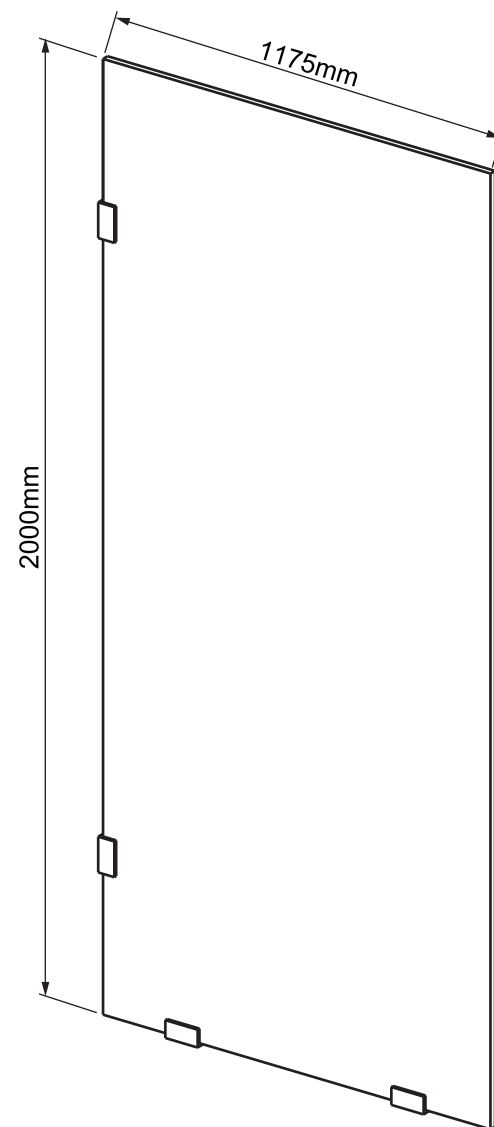

Mondella

FRAMELESS SHOWER PANEL

2000mm H x 1175mm W

10mm toughened safety glass
AS/NZS 2208

Chrome brass mounting brackets

Item Number: 4890735
MON1136

10 YEAR WARRANTY*

MON1136-FLV1
14/10/21

* refer to www.mondella.com.au for full warranty details

All dimensions in millimetres (mm) and subject to manufacturing tolerances.