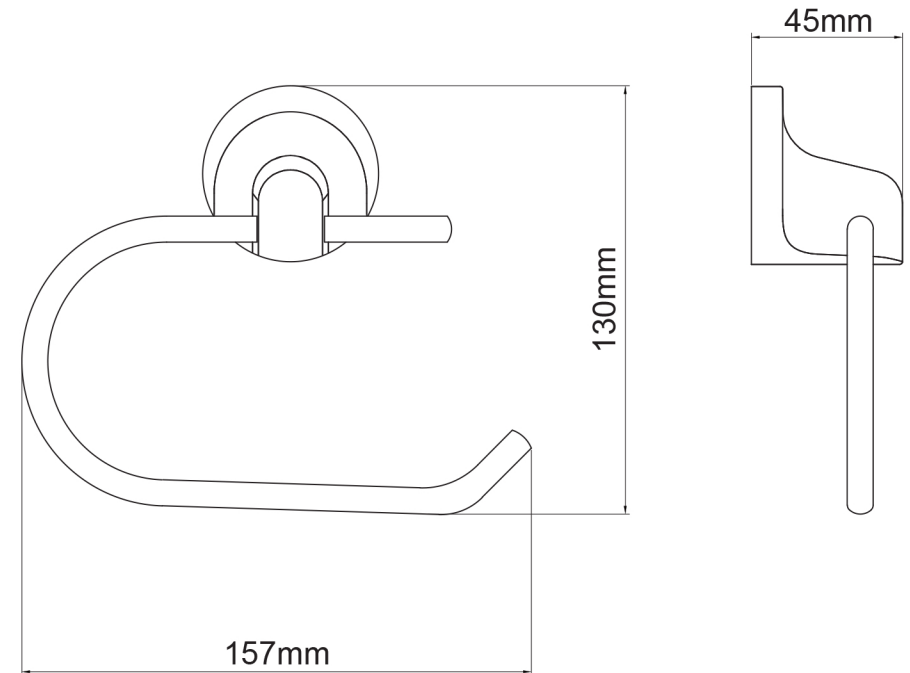

# Mondella

PRELUDE

PRELUDE

**CHROME**  
TOILET ROLL HOLDER

**157mm W x 130mm H x 45mm D**

**Metal construction**

Item Number: 0125145  
MON0683

**10**  
**YEAR**  
**WARRANTY\***

\* refer to [www.mondella.com.au](http://www.mondella.com.au) for full warranty details

MON0683-FLV1  
23/09/19

All dimensions in millimetres (mm) and subject to manufacturing tolerances.