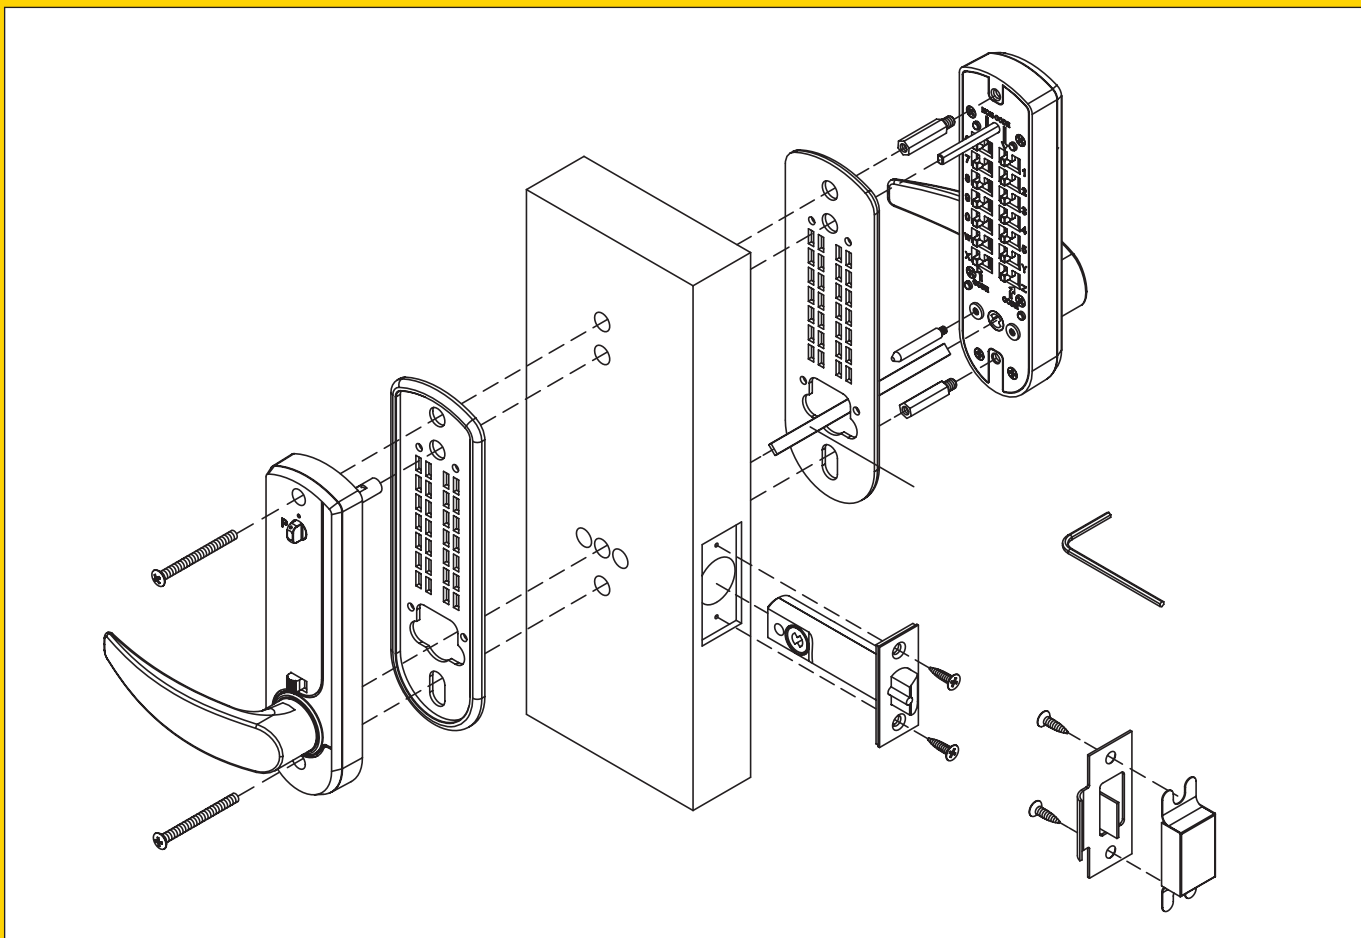

SL7100 digital lockset

The world's favourite lock

RES-FLY-072 - YALE - 0313NZ

ASSA ABLOY New Zealand Ltd.
6 Armstrong Road, Albany, Auckland 0632
info.nz@assaabloy.com
www.yalelock.co.nz

An ASSA ABLOY Group brand

ASSA ABLOY