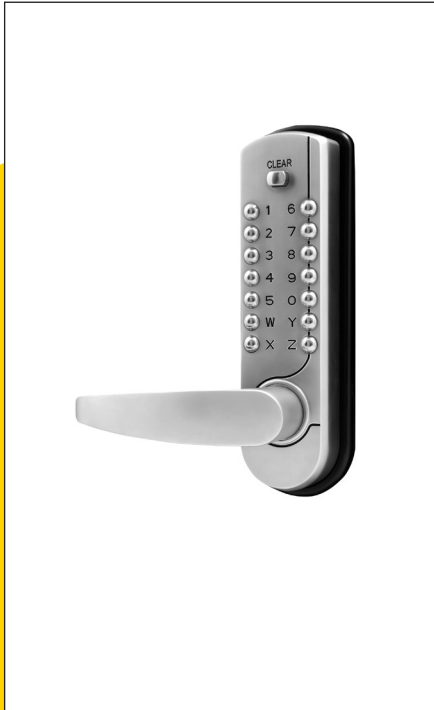

SL7100 digital lockset

The world's favourite lock

Yale[®]

ASSA ABLOY has introduced the new innovative Yale lever handle mechanical digital lockset for keyless entry with easy code change, and passage mode function.

Features

- Controlled entry by key pad outside
- Inside lever always free for egress
- Passage mode for free entry & exit
- Easy code change - patent pending
- Roller ball code buttons
- Clutch action on outside lever - prevents damage by attempted forced entry
- Reversible handing
- Standard backset 60mm
- Suits door thickness 35 - 55mm
- Internal latch hold back button

Options

- 70mm backset available

SL7100 digital lockset

The world's favourite lock

RES-FLY-072 - YALE - 0313NZ

ASSA ABLOY New Zealand Ltd.
6 Armstrong Road, Albany, Auckland 0632
info.nz@assaabloy.com
www.yalelock.co.nz