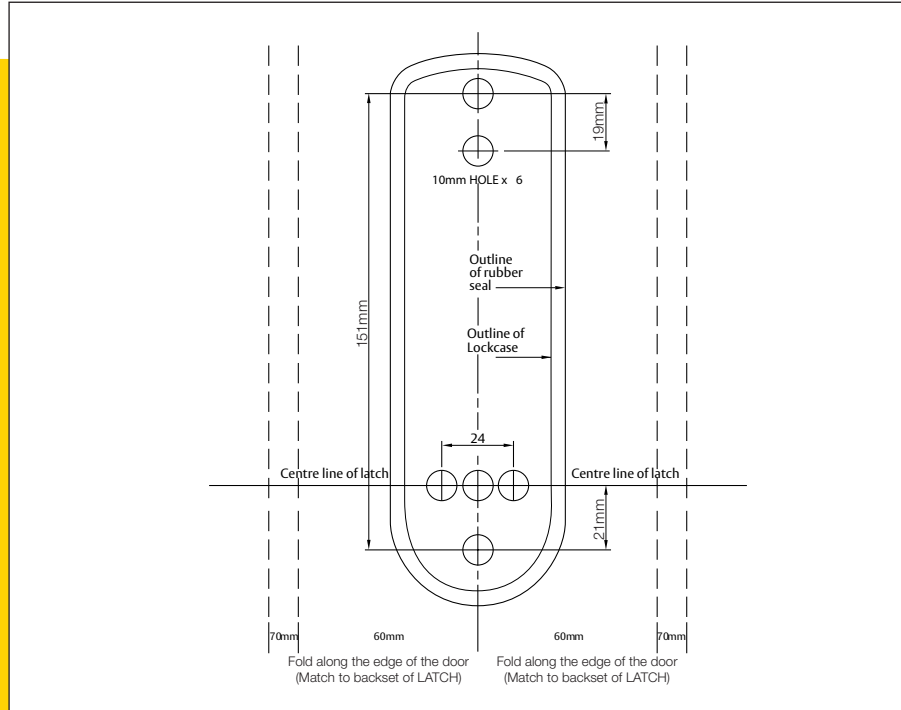

SL7100 digital lockset

The world's favourite lock

RES-FLY-072 - YALE - 0313NZ

ASSA ABLOY New Zealand Ltd.
6 Armstrong Road, Albany, Auckland 0632
info.nz@assaabloy.com
www.yalelock.co.nz

An ASSA ABLOY Group brand

ASSA ABLOY