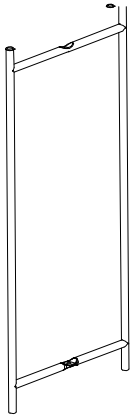

## MADDISON 2-TIER METAL PLANT STAND 60cm

TOOLS REQUIRED FOR ASSEMBLY  
(not included)

Phillips Head  
Screwdriver

Adjustable  
Spanner

A x 1

B x 1

C x 2

D x 1

E x 1

F x 2