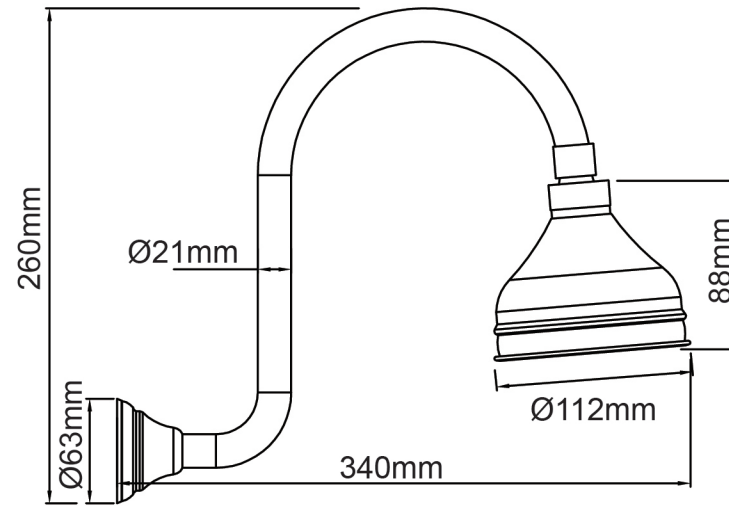

## MAESTRO LEVER SHOWER BATH SET

- Chrome Plated Finish.
- Fitted with 1/4 Turn Ceramic Disc Valves.
- Functional Low Maintenance Tapware.
- Manufactured to Australian Standards AS/NZS3718, Watermark 70050 DR ApprovalMark.
- Fitted with Approved Water Saving Devices. WELS Lic no.1101.

# 10 YEAR WARRANTY\*

5004347-FLV1  
26/10/17

\* refer to [www.mondella.com.au](http://www.mondella.com.au) for full warranty details

All dimensions in millimetres (mm) and subject to manufacturing tolerances.