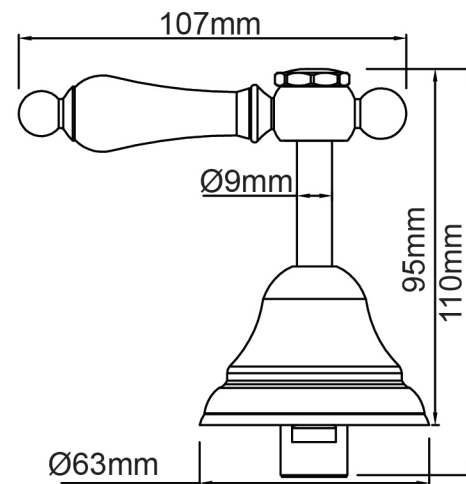

## MAESTRO LEVER SHOWER BATH SET

- Chrome Plated Finish.
- Fitted with 1/4 Turn Ceramic Disc Valves.
- Functional Low Maintenance Tapware.
- Manufactured to Australian Standards AS/NZS3718, Watermark 70050 DR ApprovalMark.
- Fitted with Approved Water Saving Devices. WELS Lic no.1101.

# 10 YEAR WARRANTY\*

5004347-FLV1  
26/10/17

\* refer to [www.mondella.com.au](http://www.mondella.com.au) for full warranty details

All dimensions in millimetres (mm) and subject to manufacturing tolerances.