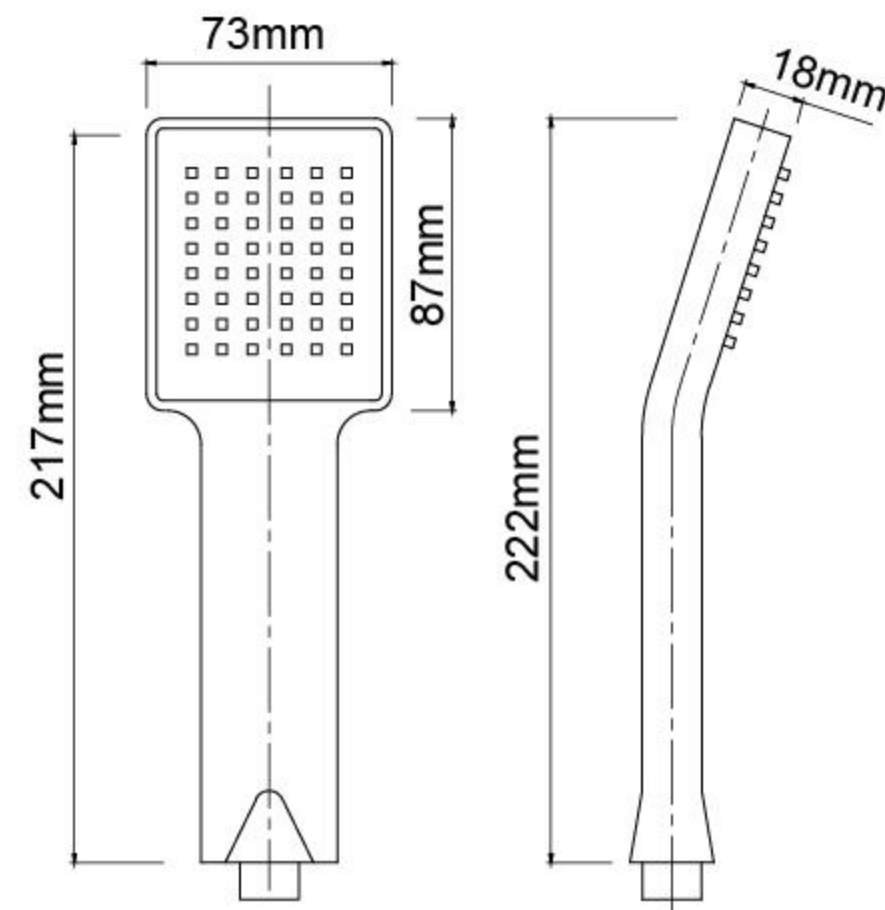

Mondella

ROCOCO
SQUARE FLAIR

Rococo SINGLE FUNCTION HAND PIECE

- Single Function Hand Shower.
- Chrome Finish.
- Modern Square Design.
- Fitted with Water Saving Device
  WELS 3 Star 9L/min.

Item Number
05003339

10 YEAR WARRANTY

refer to www.mondella.com.au for full warranty details