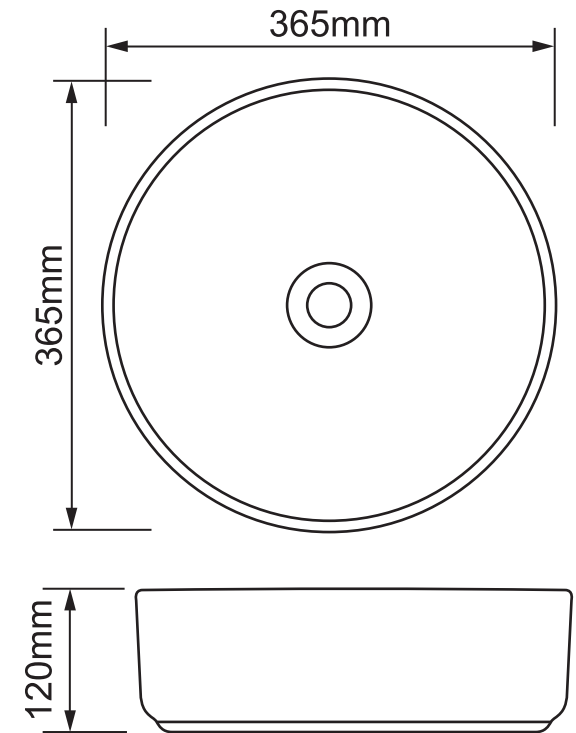

Mondella

RESONANCE
TIMELESS ALLURE

RESONANCE
MATTE WHITE
ROUND VITREOUS
CHINA BASIN

365mm W x 365mm D x 120mm H

**Above counter basin
without overflow**

Suits 32mm waste (not included)

Item Number: 0205462
MON1008

**10
YEAR
WARRANTY***

MON1008-FLV1
02/11/20

* Refer to www.mondella.com.au for full warranty details

All dimensions in millimetres (mm) and subject to manufacturing tolerances.