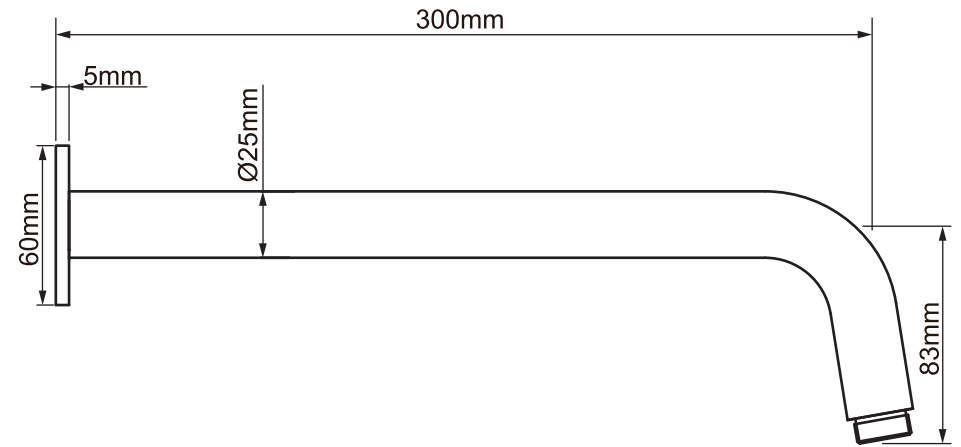

Mondella

RESONANCE
TIMELESS ALLURE

RESONANCE

CHROME HORIZONTAL SHOWER ARM

Brass construction

300mm length

Suits all standard shower heads

Item Number: 0134812
MON0752

10 YEAR WARRANTY*

MON0752-FLV1
20/04/20

* refer to www.mondella.com.au for full warranty details

All dimensions in millimetres (mm) and subject to manufacturing tolerances.