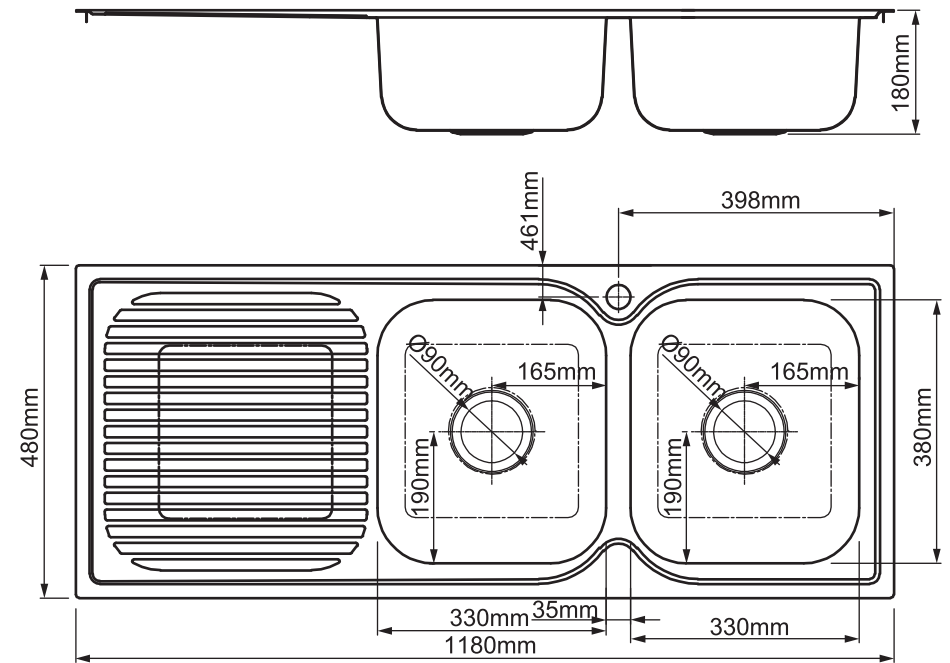

Mondella

CADENZA
CURVY CHIC

CADENZA

STAINLESS STEEL
DOUBLE BOWL SINK
WITH DRAINER RIGHT
HAND BOWL

1180mm L x 480mm W x 180mm H

Grade 304 stainless steel - 0.8mm

**Includes 2 strainer baskets, bench
seal, mounting clips and
installation instructions**

Item Number: 5090412
MON0588

10
YEAR
WARRANTY*

MON0588-FLV2
05/08/22

* refer to www.mondella.com.au for full warranty details

All dimensions in millimetres (mm) and subject to manufacturing tolerances.