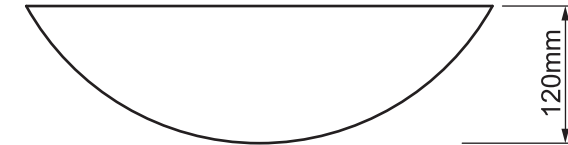

Mondella

RUMBA
MODERN MINIMALIST

RUMBA
**MARBLE ROUND
BASIN**
WHITE

400mm Dia. x 120mm H

Suits 32mm waste (not included)

Above counter natural stone basin

Item Number: 0229613
MON1028

**10
YEAR
WARRANTY***

MON1028-FLV1
13/05/21

* refer to www.mondella.com.au for full warranty details

All dimensions in millimetres (mm) and subject to manufacturing tolerances.