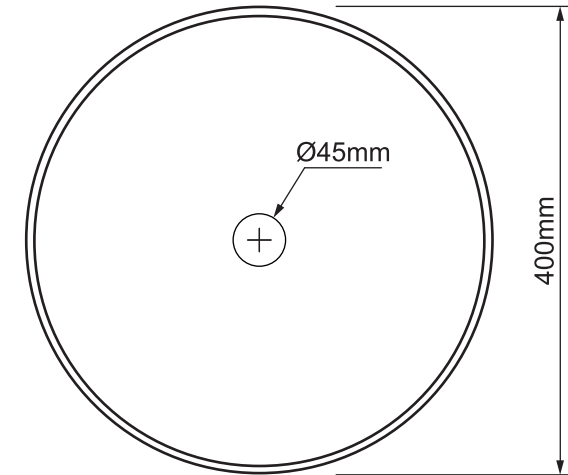

Mondella

RUMBA
MODERN MINIMALIST

RUMBA
**MARBLE ROUND
BASIN**
WHITE

400mm Dia. x 120mm H

Suits 32mm waste (not included)

Above counter natural stone basin

Item Number: 0229613
MON1028

**10
YEAR
WARRANTY***

MON1028-FLV1
13/05/21

* refer to www.mondella.com.au for full warranty details

All dimensions in millimetres (mm) and subject to manufacturing tolerances.