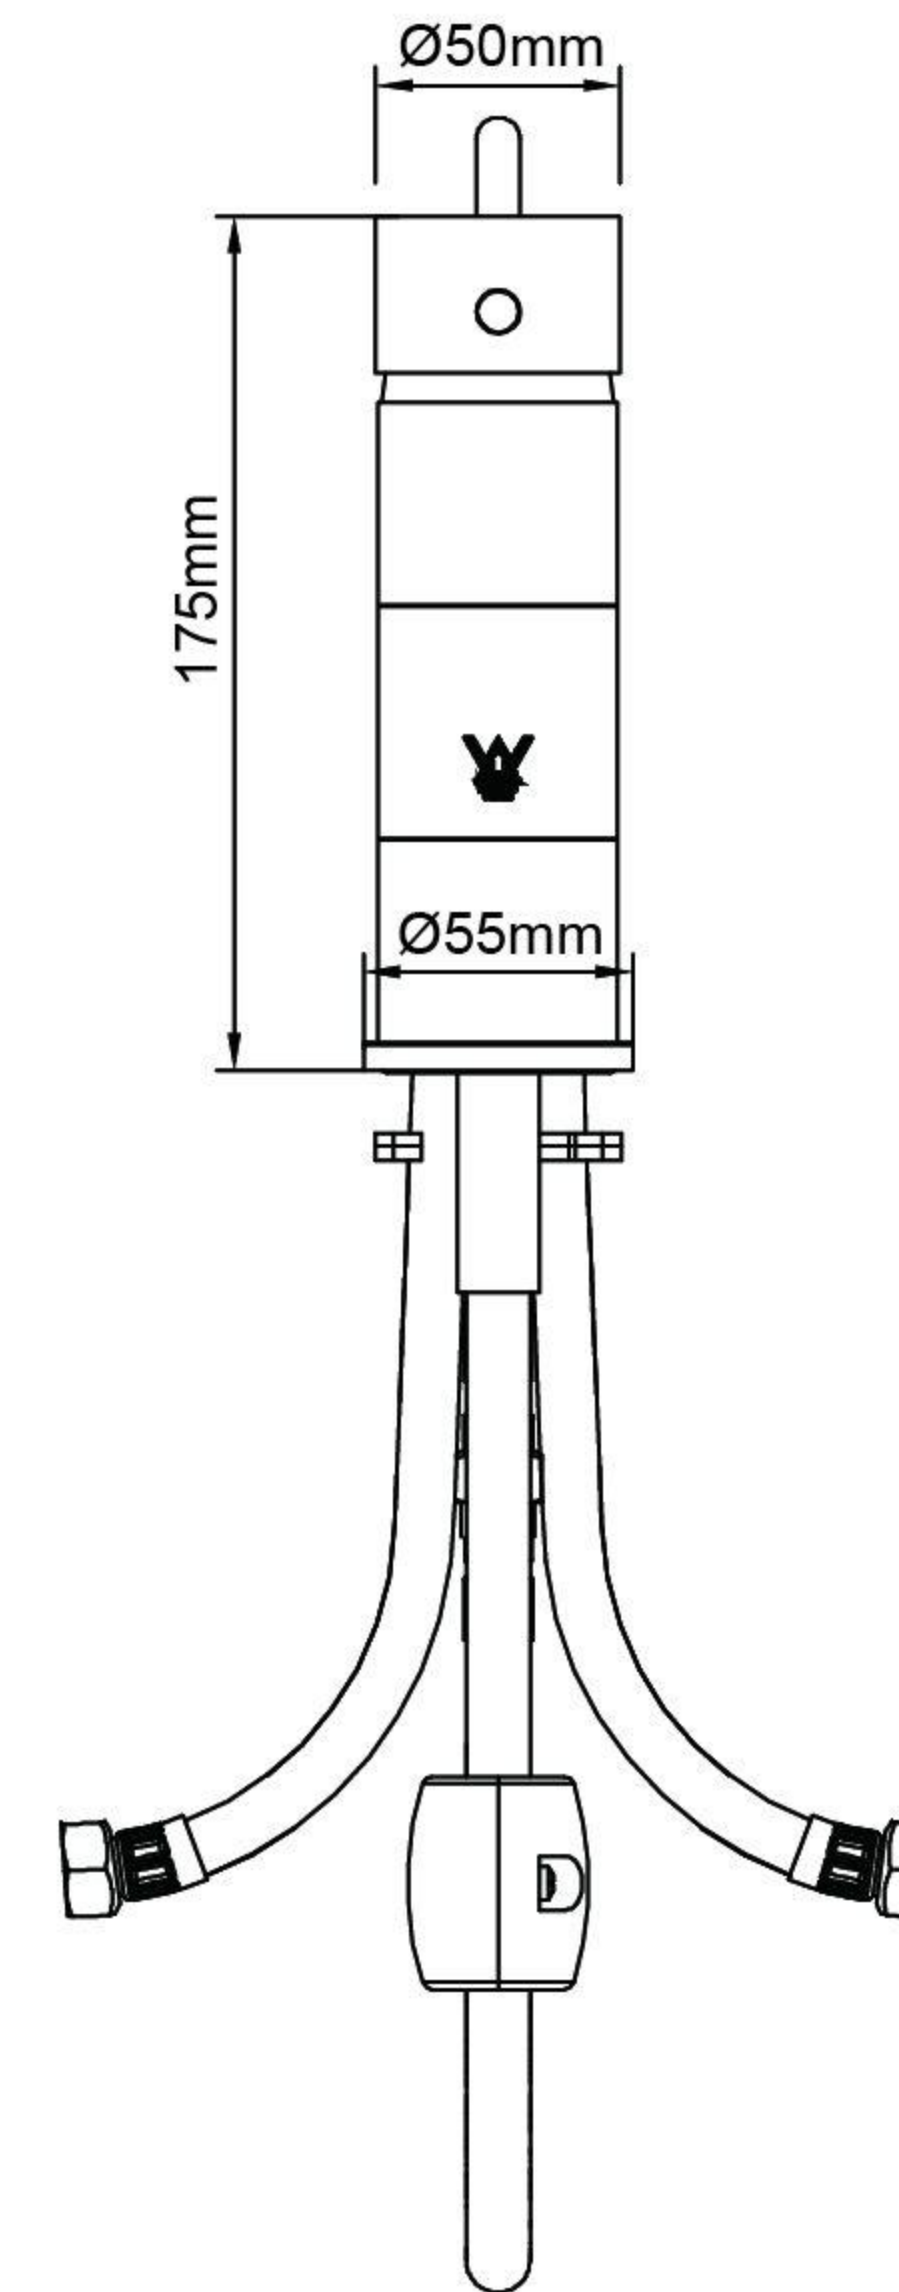

Mondella

RESONANCE
TIMELESS ALLURE

RESONANCE PULL OUT SINK MIXER

- 40mm Cartridge.
- Chrome Finish.
- Manufactured to New Zealand Standards AS/NZS3718, WMKA21979 DR ApprovalMark.
- Fitted with Approved Water Saving Devices. WELS Lic No. 1101.
- Suitable for Mains Pressure Only.

Item Number: 05004131

AS/NZS3718
WMKA21979 DR
ApprovalMark

6 litres per minute

In accordance with AS/NZS 6400
Licence No. 1101
Kinetic Sourcing Group Ltd

10 YEAR WARRANTY*

* refer to www.mondella.com.au for full warranty details

All dimensions in millimetres (mm) and subject to manufacturing tolerances.

05004131-FLV1
05/06/18