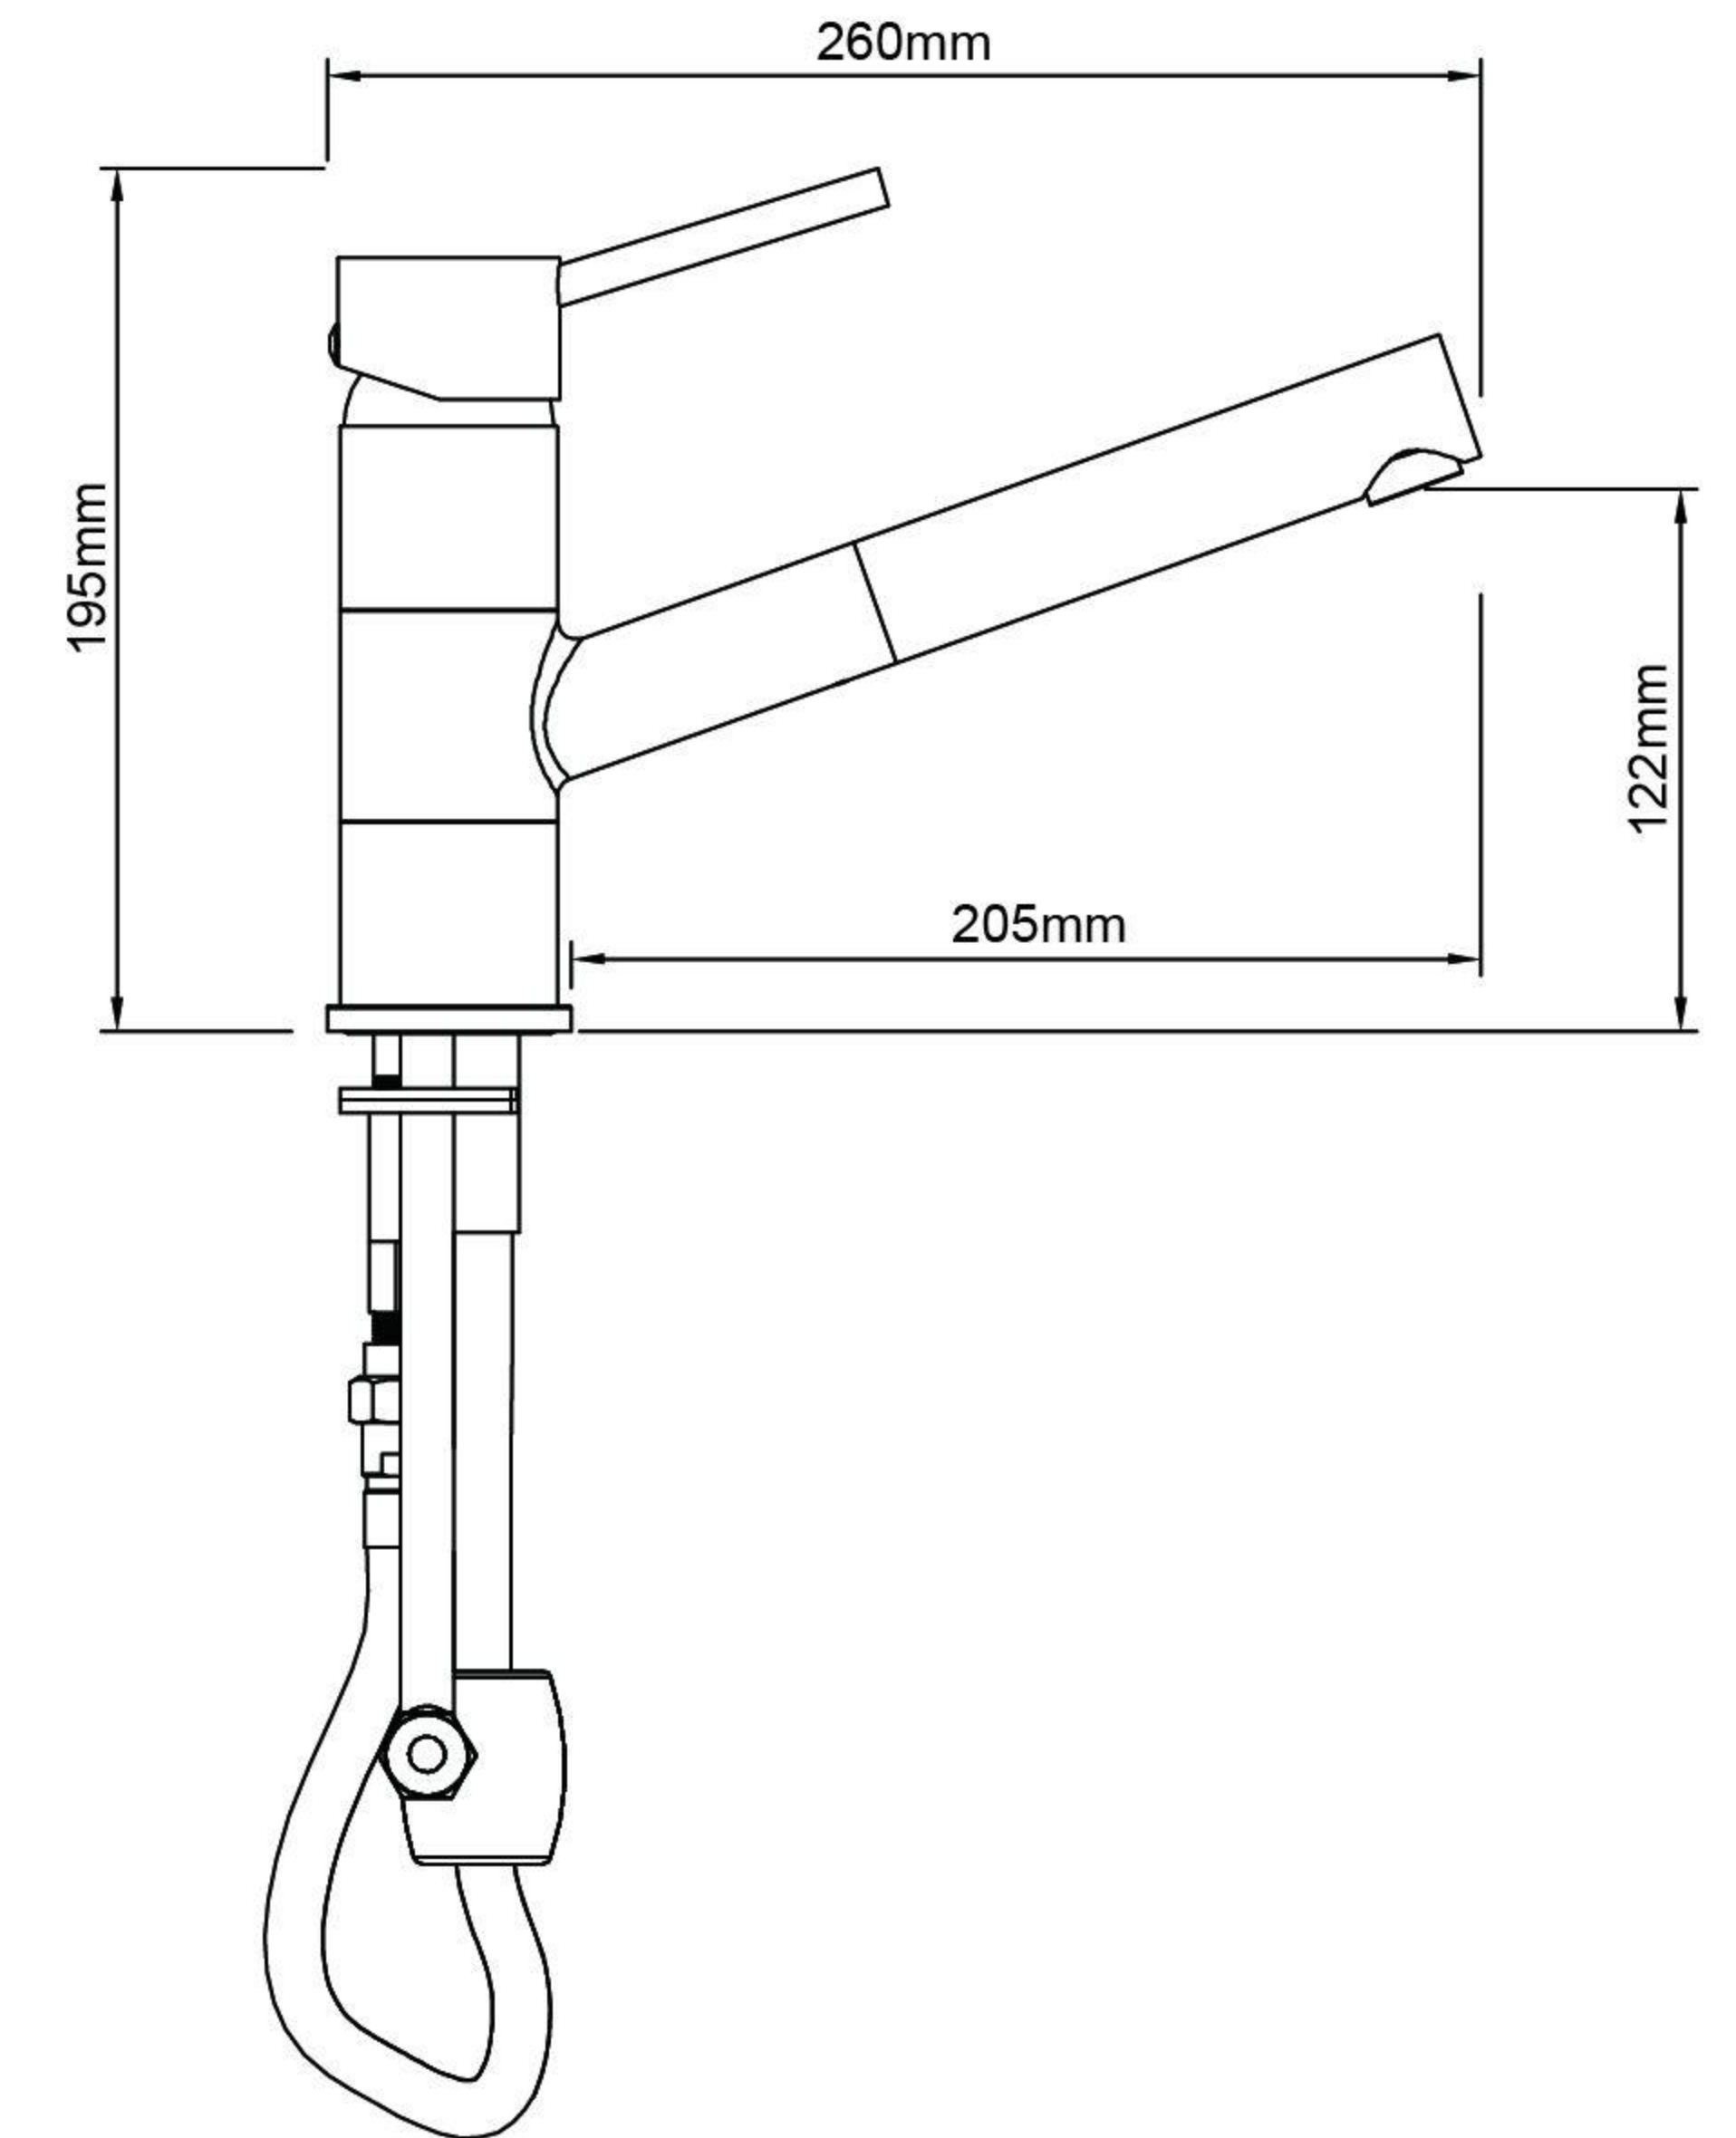

Mondella

RESONANCE
TIMELESS ALLURE

RESONANCE PULL OUT SINK MIXER

- 40mm Cartridge.
- Chrome Finish.
- Manufactured to New Zealand Standards AS/NZS3718, WMKA21979 DR ApprovalMark.
- Fitted with Approved Water Saving Devices. WELS Lic No. 1101.
- Suitable for Mains Pressure Only.

Item Number: 05004131

AS/NZS3718
WMKA21979 DR
ApprovalMark

6 litres per minute

In accordance with AS/NZS 6400
Licence No. 1101
Kinetic Sourcing Group Ltd

10 YEAR WARRANTY*

* refer to www.mondella.com.au for full warranty details

All dimensions in millimetres (mm) and subject to manufacturing tolerances.

05004131-FLV1
05/06/18