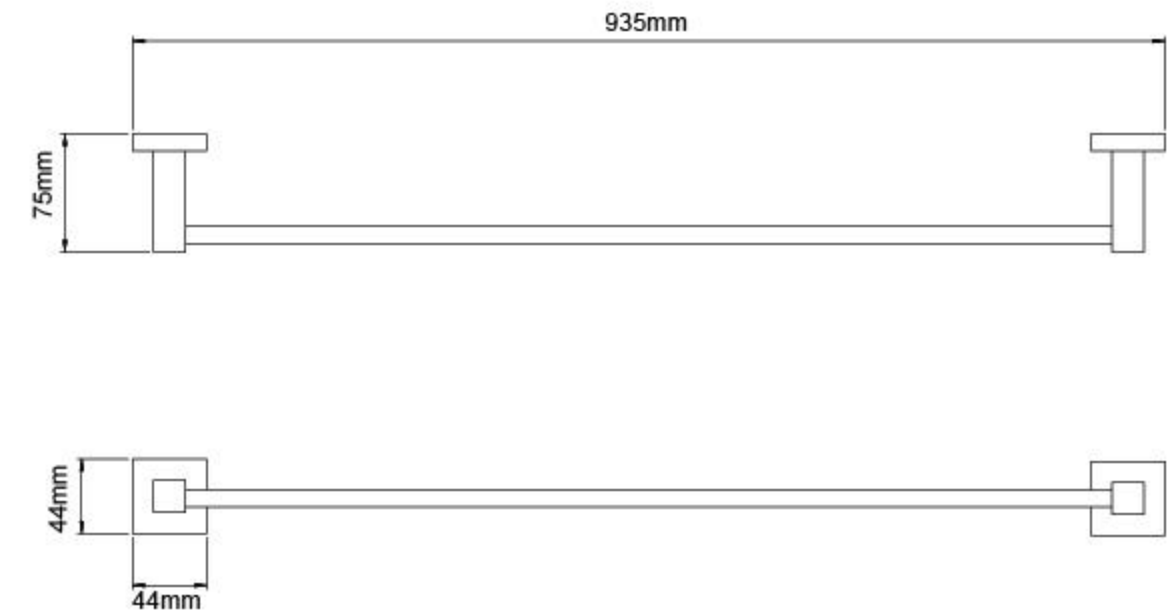

Mondella

ROCOCO
SQUARE FLAIR

Rococo
900MM TOWEL RAIL

- 935W x 44H x 75Dmm.
- Chrome Plated Finish.
- Brass Construction.

Item Number
04821555

10
YEAR
WARRANTY*

*refer to www.mondella.com.au for full warranty details