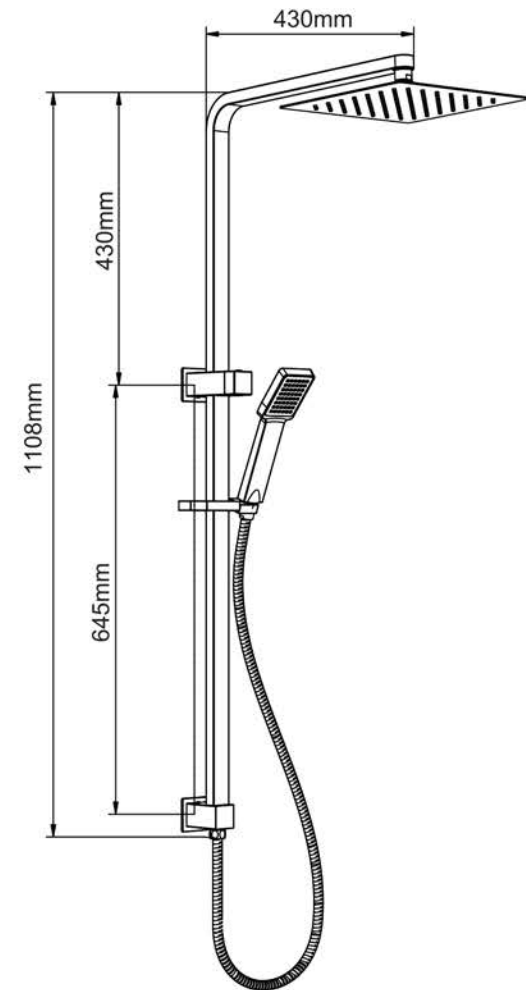

Mondella

ROCOCO
SQUARE FLAIR

ROCOCO

CHROME
EXPOSED SHOWER
ON RAIL WITH HAND SET

- Hidden water entry port through top wall fixing
- Diverter switch for over head or hand piece showers
- Retro fits into existing shower set up
- Highly polished 304 grade stainless steel shower head with brass rail
- Easy to assemble and install

Item Number: 5004265
MON0145

AS/NZS 3662 WM21832
ApprovalMark

10 YEAR WARRANTY*

* refer to www.mondella.com.au for full warranty details

5004265-FLV1
28/06/19

All dimensions in millimetres (mm) and subject to manufacturing tolerances.