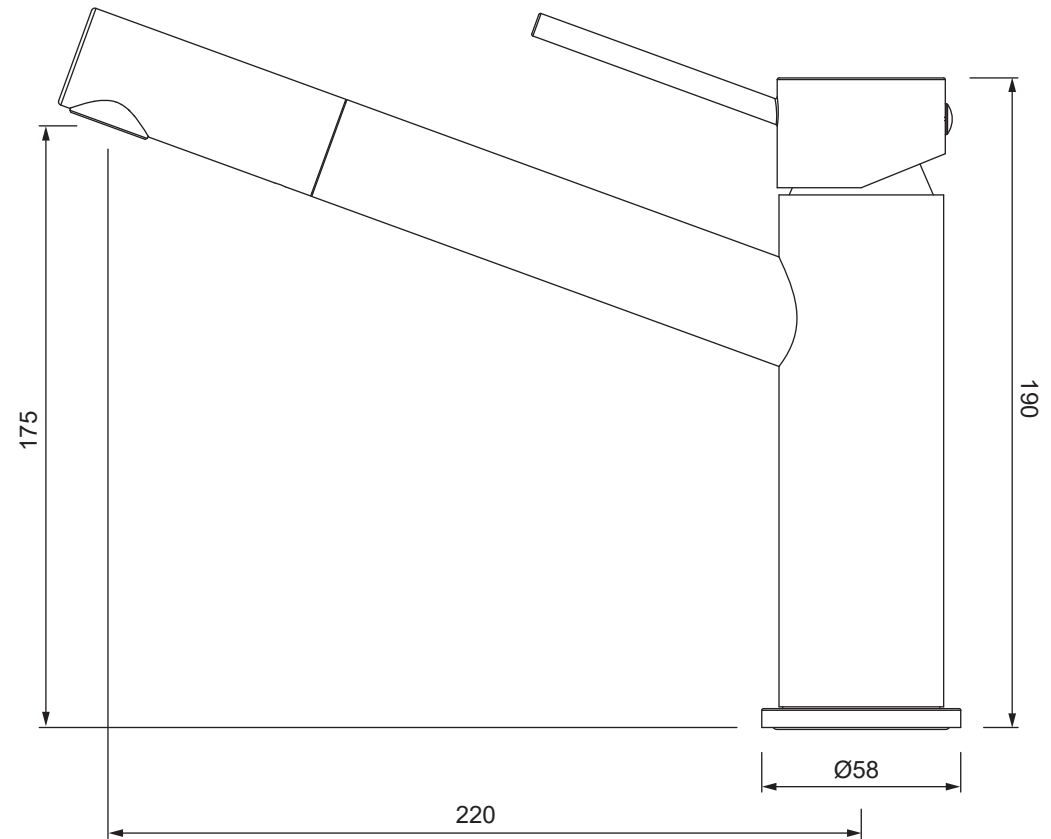

Mondella

RESONANCE COLLECTION

SINK MIXER MATTE BLACK

35mm Cartridge
Pin Lever Handle
Lead Free Construction

ITEM NO:
MON1728
0670036

10
YEAR
WARRANTY

All dimensions in millimetres (mm) and subject to manufacturing tolerances.