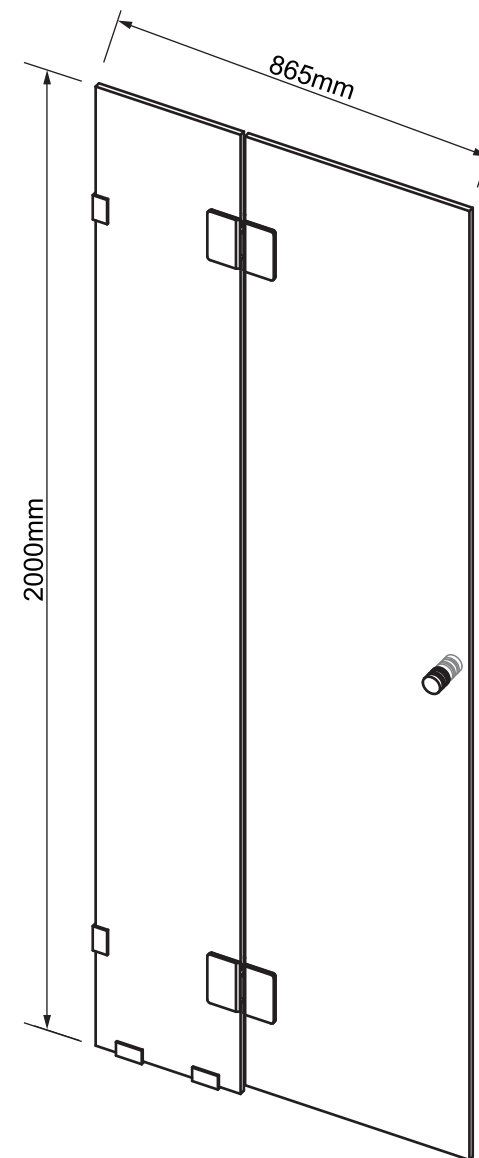

Mondella

FRAMELESS SHOWER DOOR KIT 865MM

**2000mm H x 600mm W
door panel**

**2000mm H x 257mm W
hinge panel**

**10mm toughened safety glass
AS/NZS 2208**

**Chrome brass mounting brackets
and hinges**

Chrome stainless steel handle

Shower door kit to suit 870mm hob

Item Number: 4890736
MON1137

10 YEAR WARRANTY*

MON1137-FLV1
14/10/21

* refer to www.mondella.com.au for full warranty details

All dimensions in millimetres (mm) and subject to manufacturing tolerances.