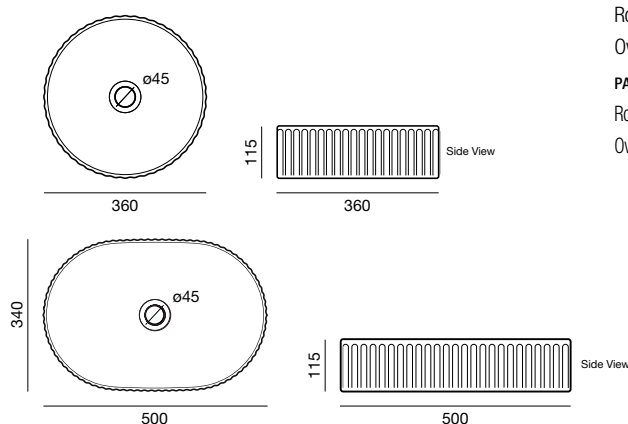

SET-OUT FOR LICENSED PLUMBER:

Round – Matte White
FLUTBASRO
I/N 0501684

Round – Gloss White
FLUTBASROGW
I/N 0547784

Oval – Gloss White
FLUTBASVGV
I/N 0547783

12/2023

Warranty

This product is covered by a three (3) year product replacement warranty (excluding labour). Products which are within 3 years from the date of purchase, found upon inspection by an authorised representative to be defective will be repaired or exchanged with an equivalent product free of charge. Replaced items become CIBO Design's property.

All replacement products will be available for collection without charge to the customer at the nearest Bunnings store to the customer's location, or elsewhere as agreed with the customer.

Warranty for Labour – One (1) Year

The labour for the replacement of products to which this warranty applies will be supplied by CIBO Design if the warranty claim is made within one (1) year from the date of purchase.

Products found to be faulty more than one (1) year from the date of purchase will be replaced free of charge by CIBO Design. After one (1) year from date of purchase, labour costs are the responsibility of the customer.

Warranty Conditions

This warranty will apply only under all of the following conditions:

- The item has been installed by a licensed plumber;
- This item has been installed for and subjected to domestic residential use only;
- Failure is due to the manufacture of the product;
- Proof of purchase (including date of purchase) is provided;
- The installation of the product is in accordance with the instructions provided.

This warranty does not include faults caused by:

- Unsuitable or improper use;
- Incorrect installation or installation not in accordance with the instructions provided;
- Installation or part installation by the purchaser or any person other than a licensed plumber;
- Normal wear and tear including water and natural causes such as sunlight, humidity and other environmental conditions or factors;
- Inadequate or complete lack of maintenance;
- Chemical, electrochemical or electrical influences;
- Harsh detergents or abrasive cleaners used on product finishes.

Exclusions

To the fullest extent permitted by law, CIBO Design excludes all liability for damage or injury to any person, damage to any property, and any indirect consequential or other loss or damage.

Warranty Claim Procedure

Please retain your receipt and contact the 'Returns and Exchanges' Desk at the Bunnings store where you purchased the product.

Warranty Claims can also be sent to:
Email: customer.service@cibodesign.com.au
CIBO Design, After Sales Service
PO Box 7461,
Warringah Mall,
Brookvale NSW 2100