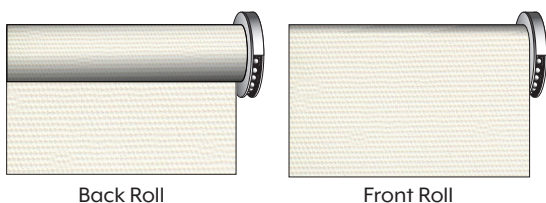

FOR OUTSIDE FIT WITH NO ARCHITRAVES

For width 'A', measure the opening of the window and add 100mm to provide an overlap each side.

For drop 'B', measure inside the window frame from one edge to the other in the centre. Add 100mm to this measurement to provide complete coverage of the window.

Roller Blinds can be installed as 'BACK' or 'FRONT' Roll options.