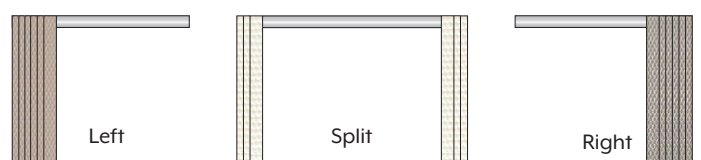

Make sure that any window fittings (latches) will not get in the way of your blinds.

FOR OUTSIDE FIT

Blinds with an outside fit cover the window and frame.

Measure the width from the outside edges of the frame or architrave, measure width and height then add **50mm** to both measurements.

FOR OUTSIDE FIT WITH NO ARCHITRAVES

For width 'A', measure the opening of the window and add 100mm to provide an overlap each side.

For drop 'B', measure inside the window frame from one edge to the other in the centre. Add 100mm to this measurement to provide complete coverage of the window.

Roller Blinds can be installed as 'BACK' or 'FRONT' Roll options.

Vertical Blinds can be installed as 'LEFT', 'SPLIT' or 'RIGHT' stacking options.

NOTE: All colour guides in this brochure may vary from actual product colours due to the 4-colour print process.