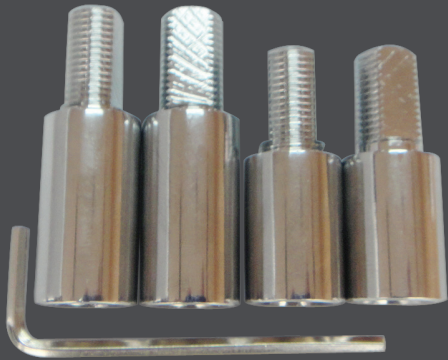

25MM SPINDLE TOP EXTENDER - 4 PACK

2 x 20mm, 2 x 25mm
Extends the top of the spindle only
Brass construction

ITEM NO:
0656951
KIN1383

GUARANTEE Under Australian and New Zealand laws, we guarantee this product is of acceptable quality and fit for purpose.
All dimensions in millimetres (mm) and subject to manufacturing tolerances.