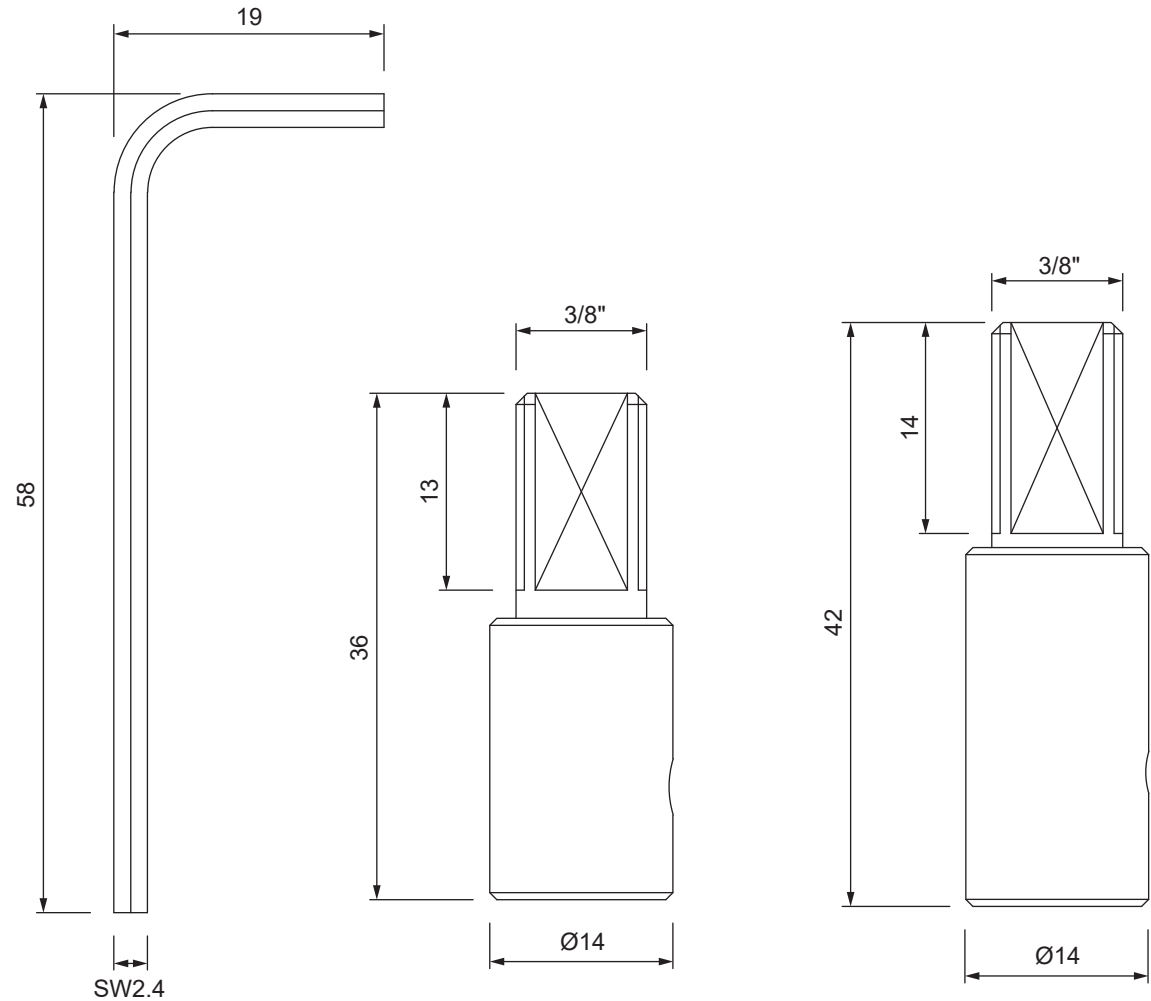

25MM SPINDLE TOP EXTENDER - 4 PACK

2 x 20mm, 2 x 25mm
Extends the top of the spindle only
Brass construction

ITEM NO:
0656951
KIN1383

GUARANTEE Under Australian and New Zealand laws, we guarantee this product is of acceptable quality and fit for purpose.
All dimensions in millimetres (mm) and subject to manufacturing tolerances.