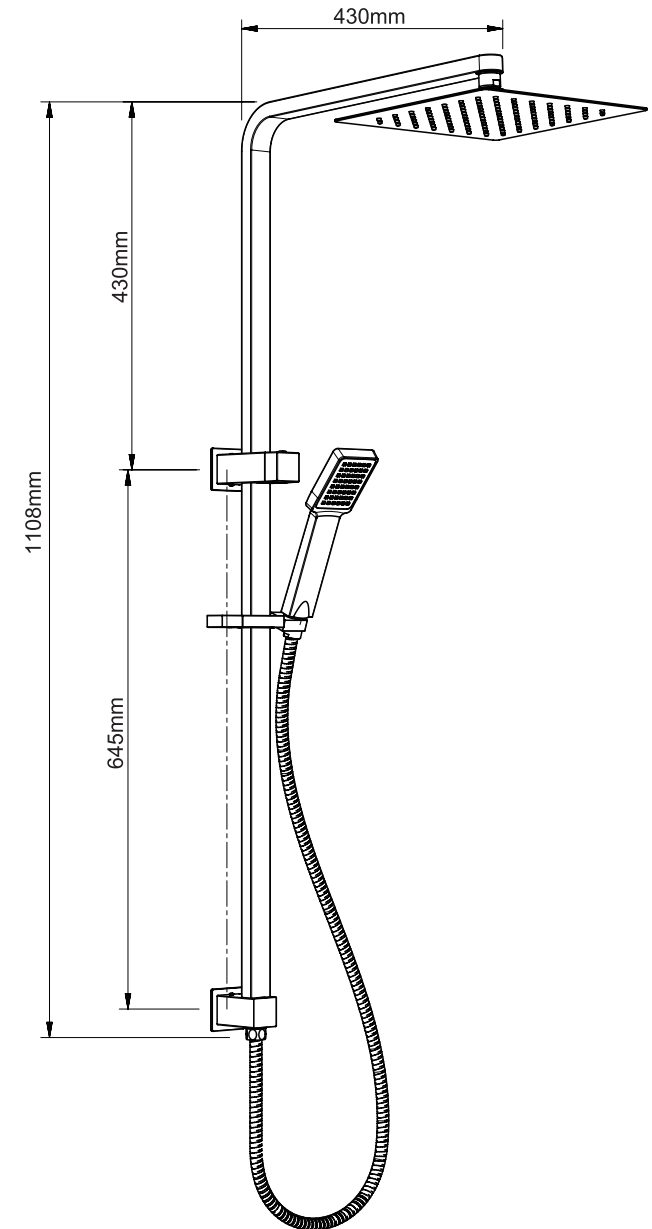

Mondella

ROCOCO
SQUARE FLAIR

ROCOCO

MATTE BLACK

EXPOSED SHOWER ON RAIL WITH
HAND SET

Hidden water entry port through top wall
fixing

Diverter switch for over head or hand
piece showers

Retro fits into existing shower set up

Highly polished 304 grade stainless steel
shower head with brass rail

Easy to assemble and install

Item Number: 0134821
MON0761

AS/NZS 3662 WM21832
ApprovalMark

9 litres per
minute

In accordance with AS/NZS 6400

Licence No. 1101

Kinetic Sourcing Group Ltd

10 YEAR WARRANTY*

* Refer to www.mondella.com.au for full warranty details

MON0761-FLV2
03/08/20

All dimensions in millimetres (mm) and subject to manufacturing tolerances.