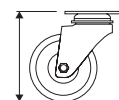

SPECIALTY CASTORS

UP TO
180kg
LOAD CAPACITY

Trying to find a way to move your furniture?
Our range of unique castors will provide a solution!

Product Code	Castor Type	Wheel Diameter (mm)	Tread Width (mm)	Wheel Material	Bearing Type	Load Capacity (kg)	Finished Height (mm)	Fitting Type
3940260	Fixed	260	80	Pneumatic	Ball Bearings	180	300	Plate Mount
3940261	Swivel	260	80	Pneumatic	Ball Bearings	180	300	Plate Mount
3940262	Swivel	100	32	Hard Rubber	Precision Bearings	55	167	Bracket
3940314	Swivel	125	33	Hard Rubber	Plain Bearing	100	213	Bracket
3940384	Fixed	16	n/a	Steel	Plain Bearing	20	12	Plate Mount
3940385	Fixed	16	14	Nylon	Plain Bearing	150	12	Plate Mount