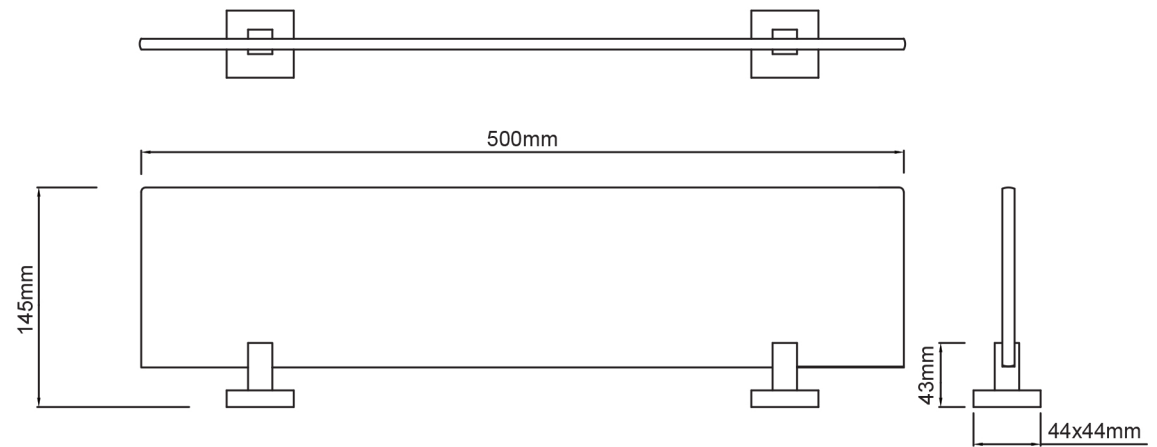

### MATTE BLACK GLASS SHELF

500mm W x 44mm H x 145mm D

Metal construction

Tempered glass

Item Number: 0125176  
MON0705

# 10 YEAR WARRANTY\*

MON0705-FLV1  
23/09/19

\* refer to [www.mondella.com.au](http://www.mondella.com.au) for full warranty details

All dimensions in millimetres (mm) and subject to manufacturing tolerances.