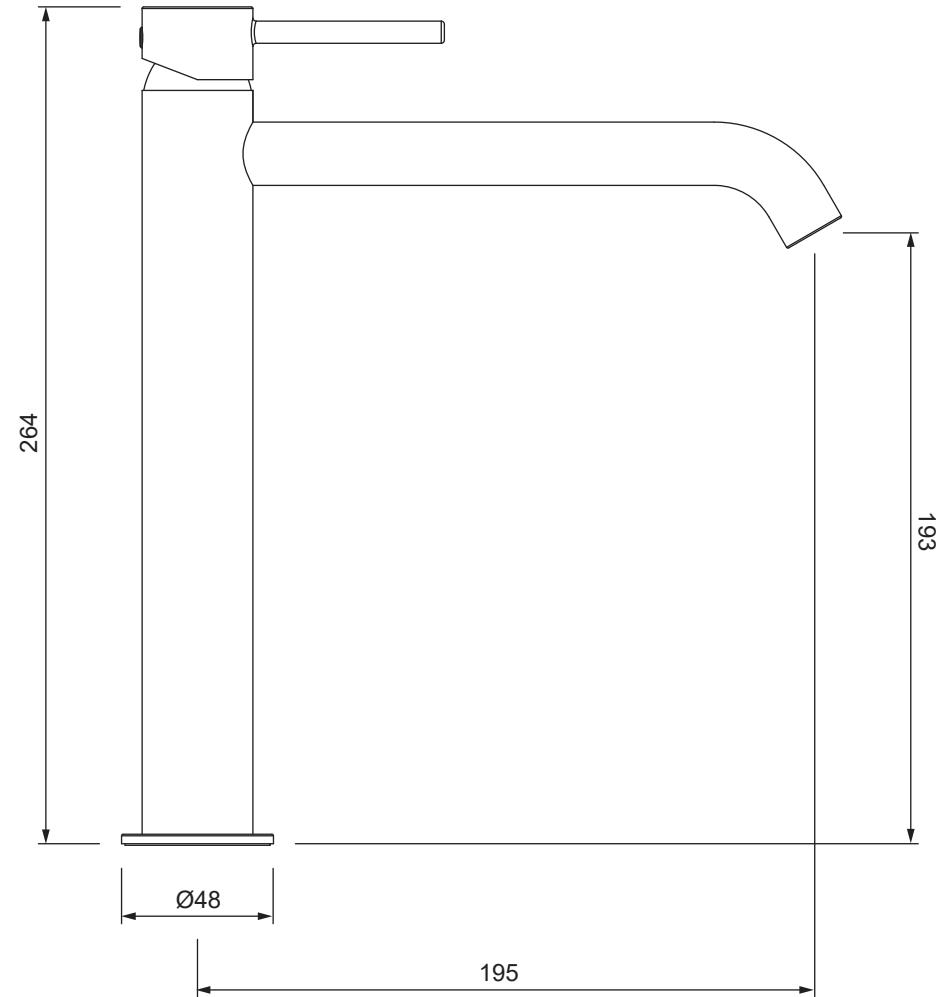

## RESONANCE COLLECTION

VESSEL BASIN MIXER CHROME

25mm Cartridge  
Pin Lever Handle  
Lead Free Construction

ITEM NO:  
MON1762  
0684066

**10**  
YEAR  
WARRANTY

All dimensions in millimetres (mm) and subject to manufacturing tolerances.