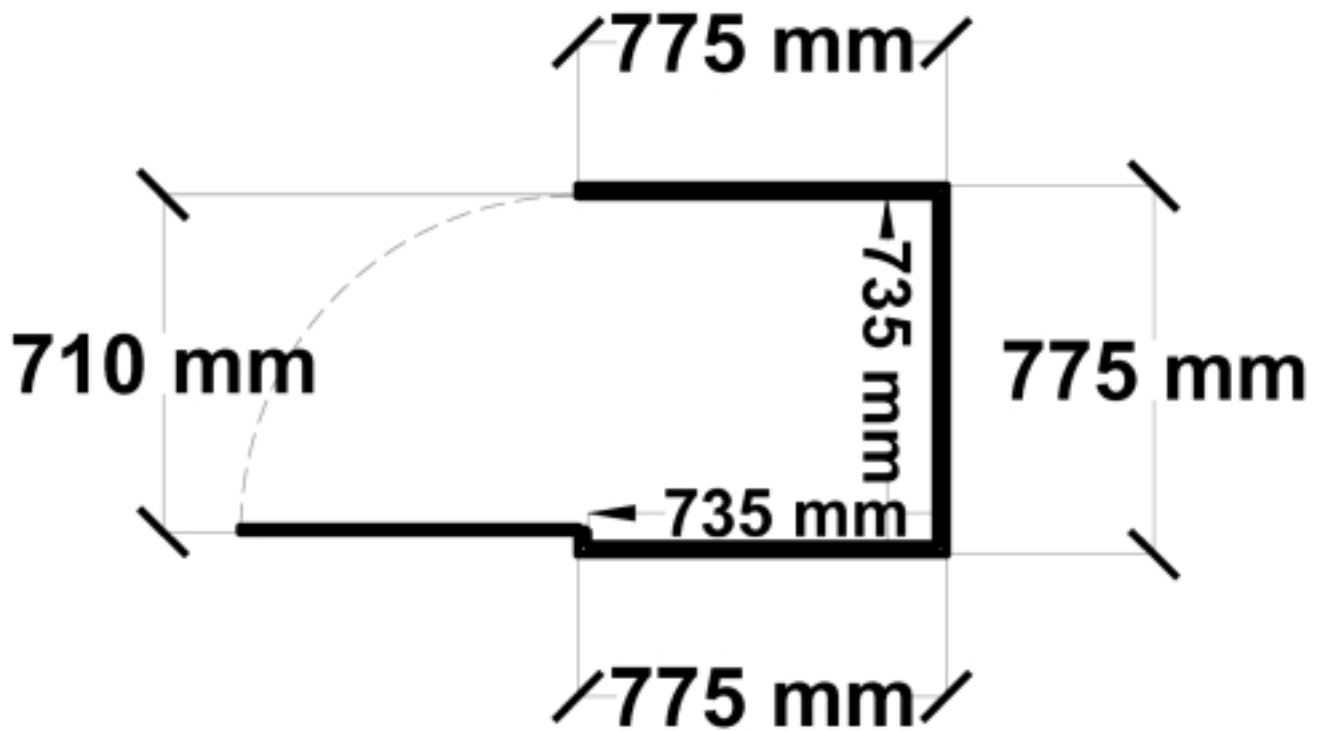

Buildashed Specifications

Color	Colorbond Equivalent*	Bunnings I/N
Grey	Monument	0378631
Green	Pale Eucalypt	3317930
Cream	Paperbark	3317975
Zinc	Galvanized Steel	3318019

Equivalent color names listed are Trademarks of Bluescope Steel Limited and are only used for comparison. The use of color names indicates no more than color equivalency.

Model	G08N008H1
Roof type	Gable
Exterior dimension	775mm x 775mm
Interior dimension	735mm x 735mm
Height @ wall	1900mm
Height @ ridge	2090mm
Primary door type	Single Hinged
Primary door height	1845mm
Primary door opening	770mm
Secondary door type	Single Hinged
Secondary door height	1845mm
Secondary door opening	720mm
Area	0.60sq mt
Slab size	875mm x 900mm x 100mm

Floor Plan

Features

- 1.9m wall height for more head room
- All holes pre-drilled for easy assembly
- Mid-wall frame for extra strength
- Your shed will arrive in 5 boxes, with no box greater than 25kg
- Easy to follow video enhanced instructions.

Anchor brackets and masonry bolts are supplied with this shed.

Heavy duty door channel protector ramps are supplied with this shed.

All measurements listed have a tolerance of +/- 10mm