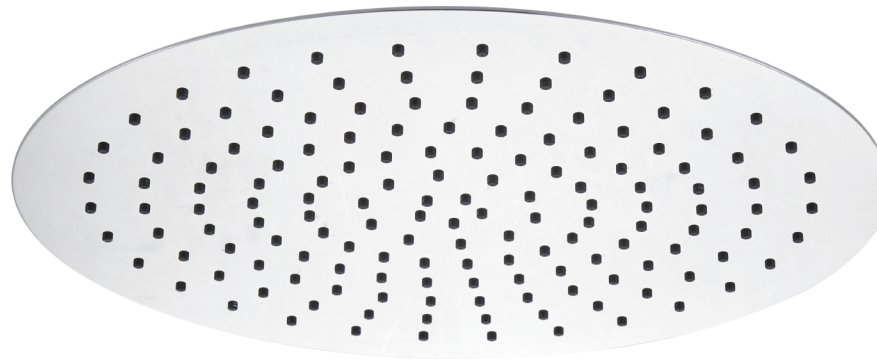

Mondella

RESONANCE
TIMELESS ALLURE

RESONANCE

STAINLESS STEEL

400MM RAIN
SHOWER HEAD

Slim design shower head

Highly polished 304 grade stainless steel

Suits all standard shower arms

400mm diameter

Item Number: 5003340
MON0130

AS/NZS 3662 WM21832
ApprovalMark

9 litres per
minute

In accordance with AS/NZS 4400

Licence No. 1101
Kinetic Sourcing Group Ltd

10 YEAR WARRANTY*

5003340-FLV1
28/06/19