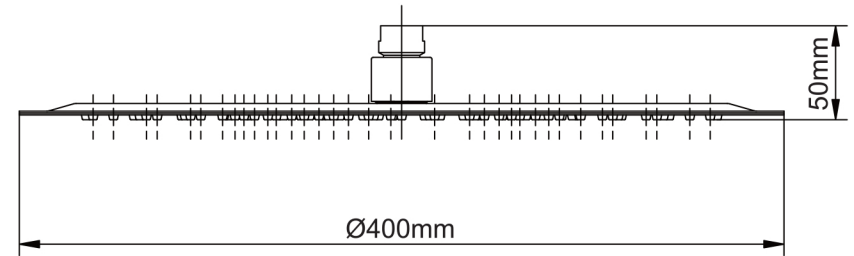

Mondella

RESONANCE
TIMELESS ALLURE

RESONANCE

STAINLESS STEEL

400MM RAIN
SHOWER HEAD

Slim design shower head

Highly polished 304 grade stainless steel

Suits all standard shower arms

400mm diameter

Item Number: 5003340
MON0130

AS/NZS 3662 WM21832
ApprovalMark

9 litres per
minute

In accordance with AS/NZS 4400

Licence No. 1101
Kinetic Sourcing Group Ltd

10 YEAR WARRANTY*

5003340-FLV1
28/06/19

* refer to www.mondella.com.au for full warranty details

All dimensions in millimetres (mm) and subject to manufacturing tolerances.