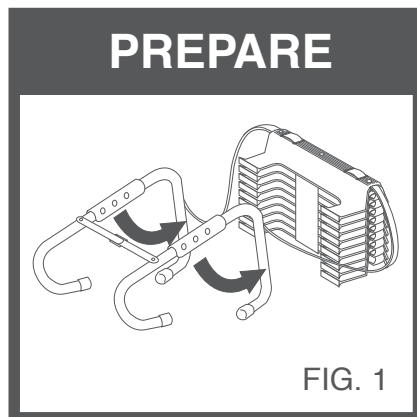

QUELL – EMERGENCY ESCAPE LADDERS, SMOKE ALARMS, FIRE EXTINGUISHERS, KITCHEN FIRE BLANKETS.

Chubb Fire & Security Pty Ltd
Trading as **Quell** • ABN 47 000 067 541
Building F, Unit 1B 3-29 Birnie Avenue,
Lidcombe NSW 2141 Australia
1800 654 435 • www.quell.com.au

Chubb Fire & Security is a Carrier company
Quell® is a registered trademark of Chubb Fire & Security Pty Ltd

QUELL