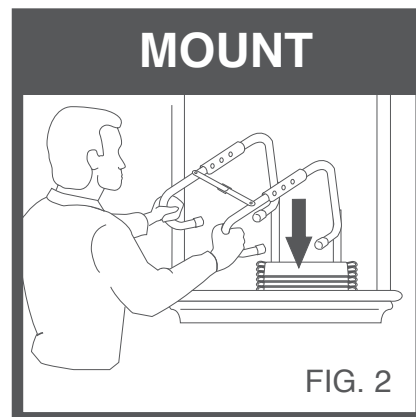

QUELL – EMERGENCY ESCAPE LADDERS, SMOKE ALARMS, FIRE EXTINGUISHERS, KITCHEN FIRE BLANKETS.

Chubb Fire & Security Pty Ltd
Trading as **Quell** • ABN 47 000 067 541
Building F, Unit 1B 3-29 Birnie Avenue,
Lidcombe NSW 2141 Australia
1800 654 435 • www.quell.com.au

Chubb Fire & Security is a Carrier company
Quell® is a registered trademark of Chubb Fire & Security Pty Ltd

QUELL