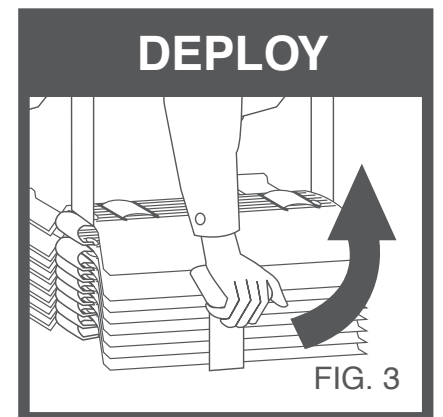

QUELL – EMERGENCY ESCAPE LADDERS, SMOKE ALARMS, FIRE EXTINGUISHERS, KITCHEN FIRE BLANKETS.

Chubb Fire & Security Pty Ltd
Trading as **Quell** • ABN 47 000 067 541
Building F, Unit 1B 3-29 Birnie Avenue,
Lidcombe NSW 2141 Australia
1800 654 435 • www.quell.com.au

Chubb Fire & Security is a Carrier company
Quell® is a registered trademark of Chubb Fire & Security Pty Ltd

QUELL