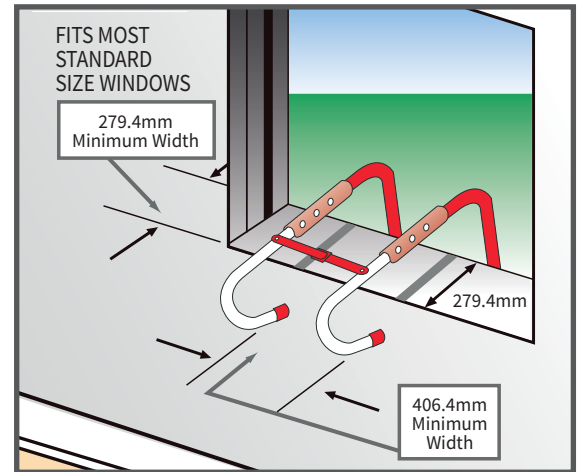

# Emergency Escape Ladder

**2 STORY • 3.9 METRES**

# Your family's safety is priceless

The Quell 2-Storey Emergency Escape Ladder is the ideal addition to your fire escape plan. It is easy to use and has been tested to hold 453kg in weight. It has a tangle-free design and must NOT be practiced with, as it has been specifically packed in its box for one-time deployment.

This ladder will attach easily to most window ledges to a maximum depth of 279.4mm (see diagram to the right).

### Individual

H x W x D (mm) 410 x 260 x 155

Weight incl. Box (kg) 4.6