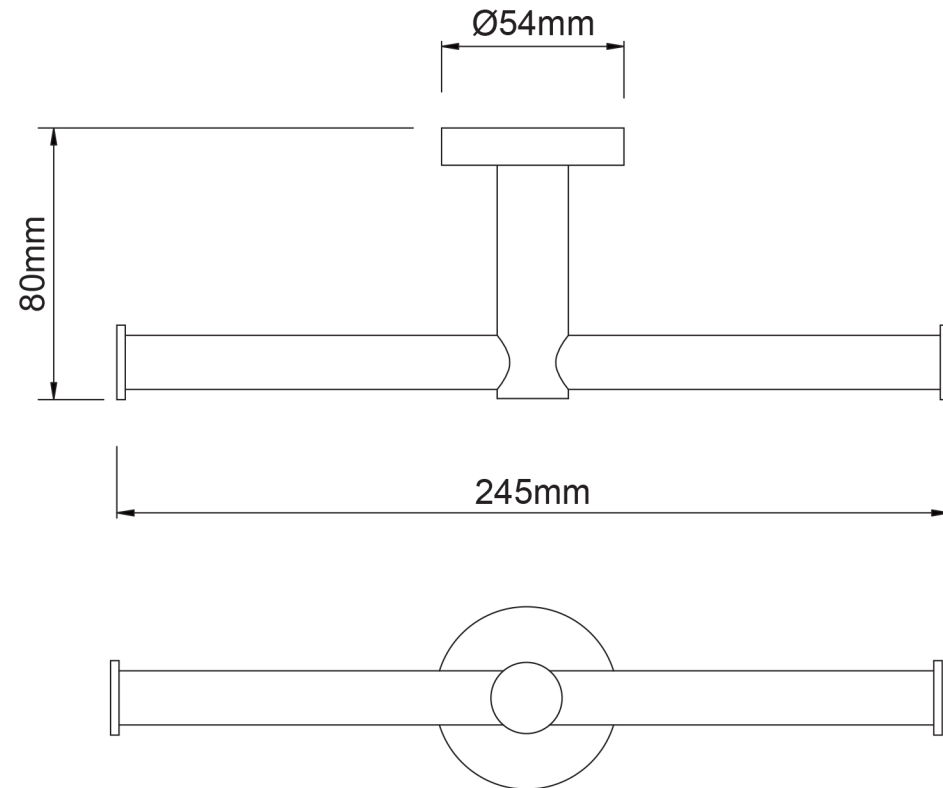

### MATTE BLACK DOUBLE TOILET ROLL HOLDER

Metal construction

Item Number: 0115749  
MON0654

# 10 YEAR WARRANTY\*

0115749-FLV1  
20/06/19

\* refer to [www.mondella.com.au](http://www.mondella.com.au) for full warranty details

All dimensions in millimetres (mm) and subject to manufacturing tolerances.