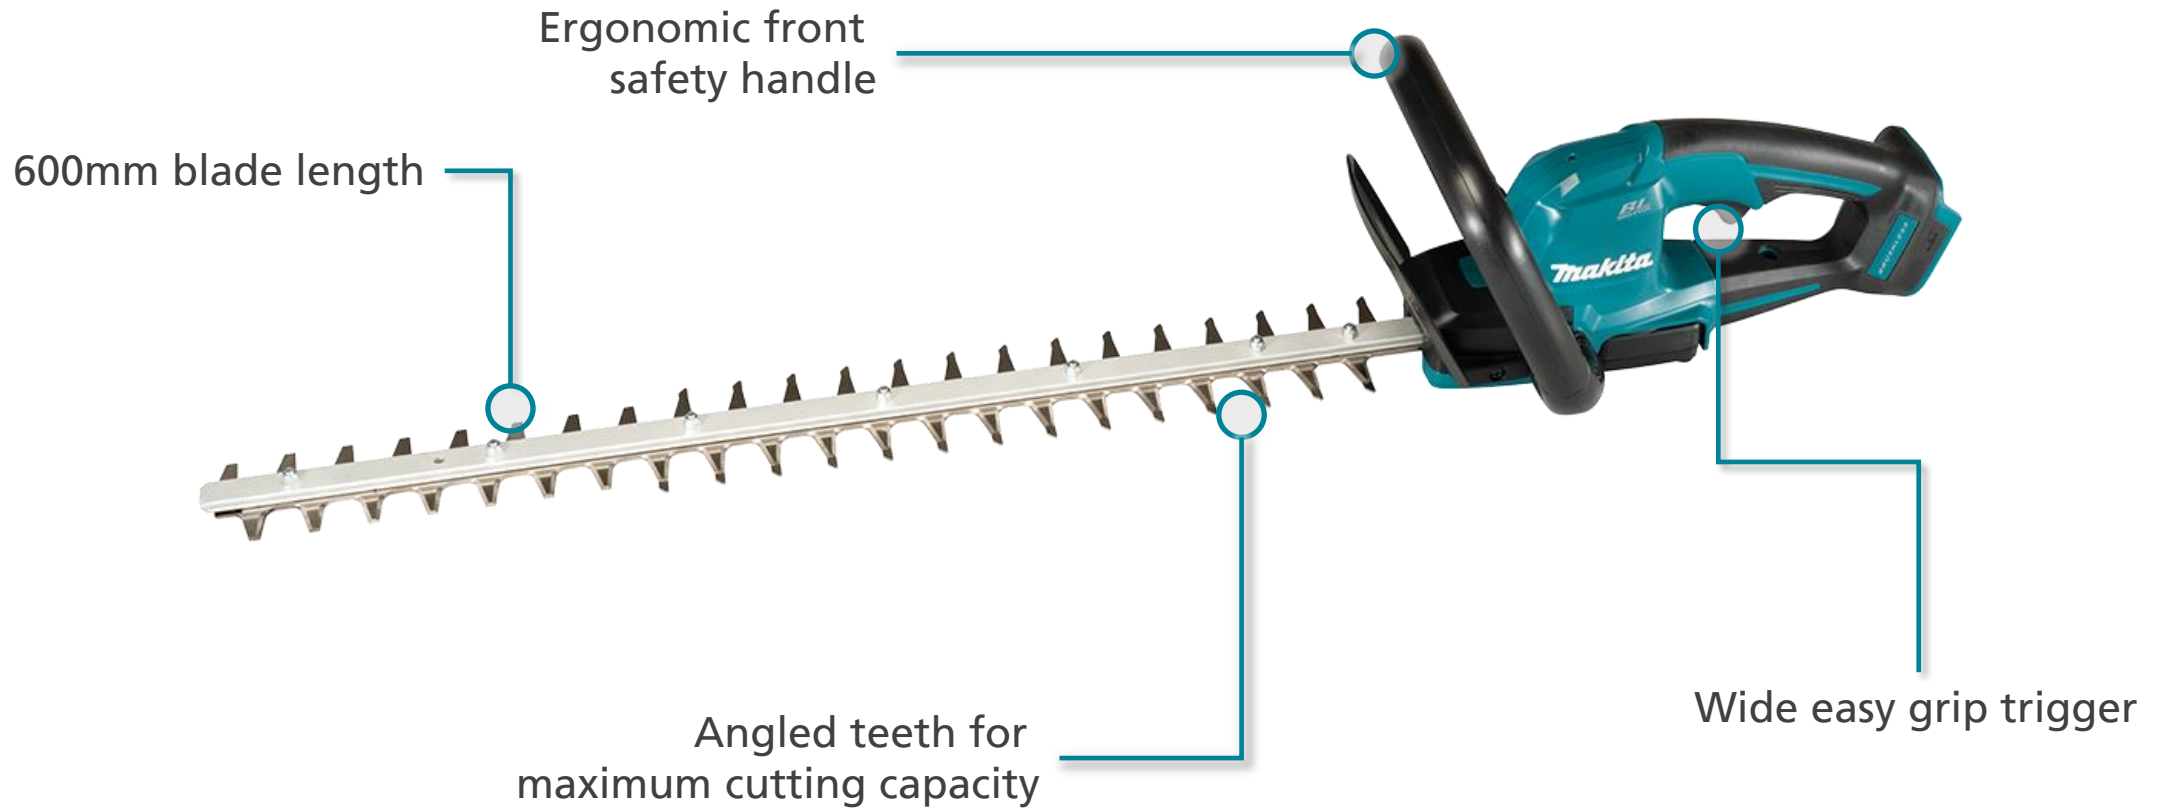

Makita

18V Brushless 600mm Hedge Trimmer

LXT

DUH606

Product Statement

The DUH606 is a compact, lightweight hedge trimmer designed for precision hedge trimming. The Brushless motor provides runtime up to 70 minutes on a single charge and weighing only 3.1kg, its ideal for long periods of use with minimal fatigue.

With a 20mm max cutting diameter and 600mm blade length it is versatile for a wide range of hedging applications and the dual handed safety switch reduces the risk of injury by keeping hands away from the blades.

Product Overview

Strokes per minute	4,000spm
Blade length	600mm
Max. branch diameter	20mm
Noise	77dB
Overall length	1,015mm
Skin Weight	2.5kg
Weight (with Battery)	3.1kg (BL1860B)
Voltage	18V

- **Lightweight Design** – Only 3.1kg with battery allows for use for long periods of time without fatigue.
- **Brushless Motor** – Efficient motor provides approx. 70 minutes with BL1860B.
- **Angled Teeth** – Provides a 20mm maximum cutting diameter and effective branch introduction into cutting area.
- **Safety Switch** – Allows for a comfortable grip in any position to maintain two hands on the unit.
- **Electric Brake** – Stops the blade quickly after releasing trigger for added safety.
- **Constant Speed Control** - Maintains speed of cutting under load for smooth controlled cutting.
- **Aluminium Guide Bar** – Reduces overall weight of blade assembly to improve balance.

Power

4,000 strokes per minute for fast, smooth cutting

Efficiency

Angled teeth for effective branch entry into cutting area

Safety

Front handle safety switch can be gripped from multiple angles

Ergonomic

Lightweight design allows for long periods of use with minimal fatigue