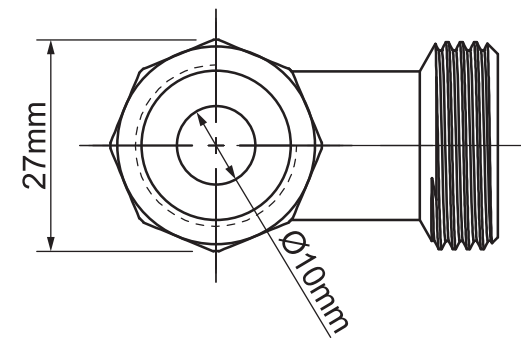

# WASHING MACHINE COCK

CHROME PLATED BRASS

1/2 turn ceramic disc

20mm

ITEM NO:  
5001833

KIN0381-FLV1  
17/11/23

All dimensions in millimetres (mm) and subject to manufacturing tolerances.