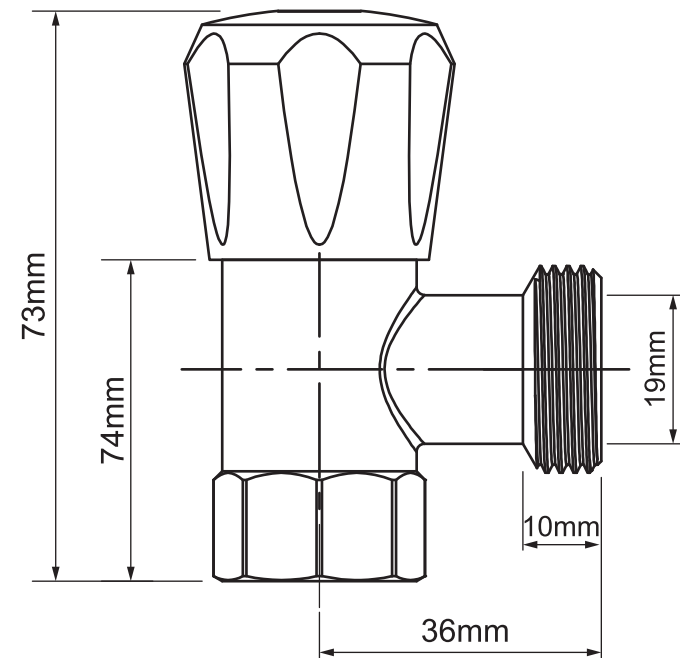

# WASHING MACHINE COCK

CHROME PLATED BRASS

1/2 turn ceramic disc

20mm

ITEM NO:  
5001833

KIN0381-FLV1  
17/11/23

All dimensions in millimetres (mm) and subject to manufacturing tolerances.