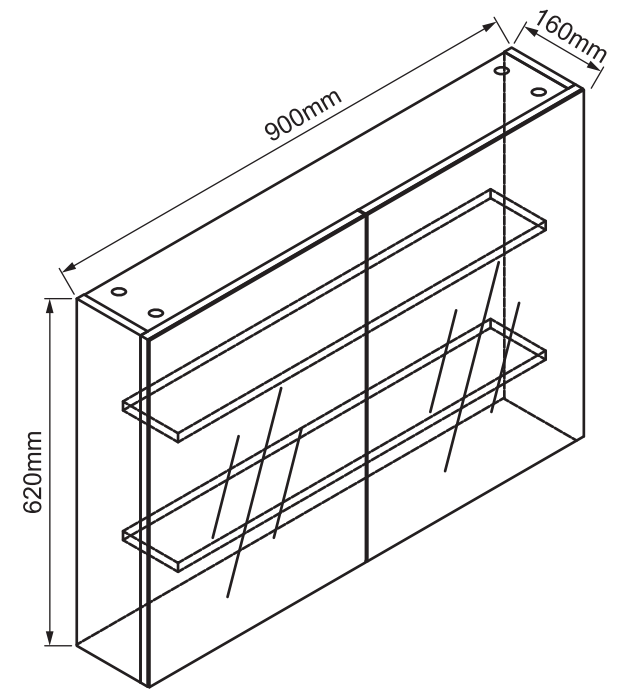

# Mondella

ROCOCO  
SQUARE FLAIR

ROCOCO

**GLOSS WHITE**

900MM SHAVING  
CABINET

900mm W x 620mm H  
x 160mm D

MDF construction

Mirrored soft close doors

Internal adjustable shelves

Includes wall fixing kit

Item Number: 0181394  
MON1504

**10**  
**YEAR**  
**WARRANTY\***

MON1504-FLV1  
29/07/22

\* refer to [www.mondella.com.au](http://www.mondella.com.au) for full warranty details

All dimensions in millimetres (mm) and subject to manufacturing tolerances.