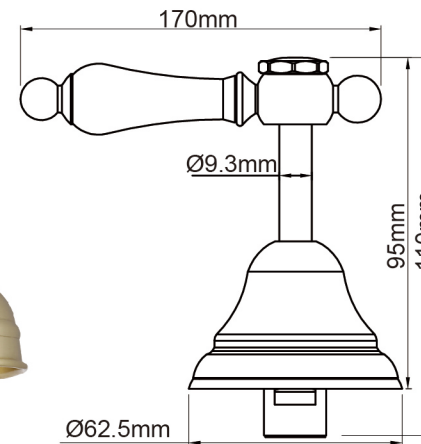

Mondella

MAESTRO
CLASSIC STYLE

MAESTRO LEVER HANDLE SHOWER SET

- Brushed Brass Finish.
- Fitted with 1/4 Turn Ceramic Disc Valves.
- Functional Low Maintenance Tapware.
- Manufactured to Australian Standards AS/NZS3718, Watermark 70050 DR ApprovalMark.
- Fitted with Approved Water Saving Devices. WELS Lic no. 1101.

Item Number: 5004213

AS/NZS3718
WM70050 DR
ApprovalMark

10 YEAR WARRANTY*

5004213-FLV1
01/06/18

* refer to www.mondella.com.au for full warranty details

All dimensions in millimetres (mm) and subject to manufacturing tolerances.