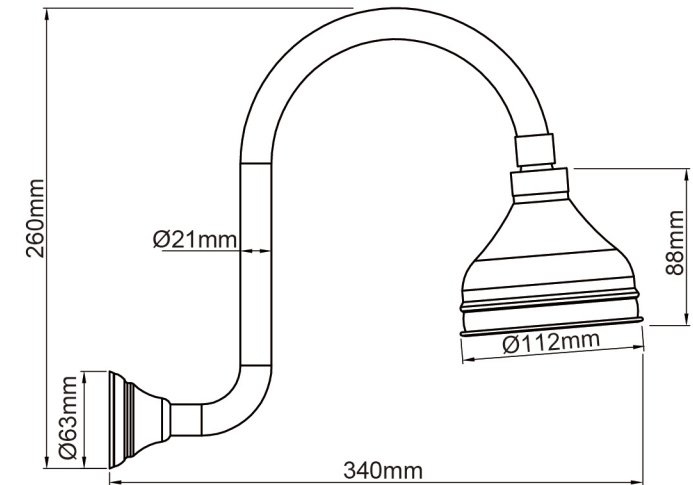

Mondella

MAESTRO
CLASSIC STYLE

MAESTRO LEVER HANDLE SHOWER SET

- Brushed Brass Finish.
- Fitted with 1/4 Turn Ceramic Disc Valves.
- Functional Low Maintenance Tapware.
- Manufactured to Australian Standards AS/NZS3718, Watermark 70050 DR ApprovalMark.
- Fitted with Approved Water Saving Devices. WELS Lic no. 1101.

Item Number: 5004213

AS/NZS3718
WM70050 DR
ApprovalMark

10 YEAR WARRANTY*

5004213-FLV1
01/06/18

* refer to www.mondella.com.au for full warranty details

All dimensions in millimetres (mm) and subject to manufacturing tolerances.